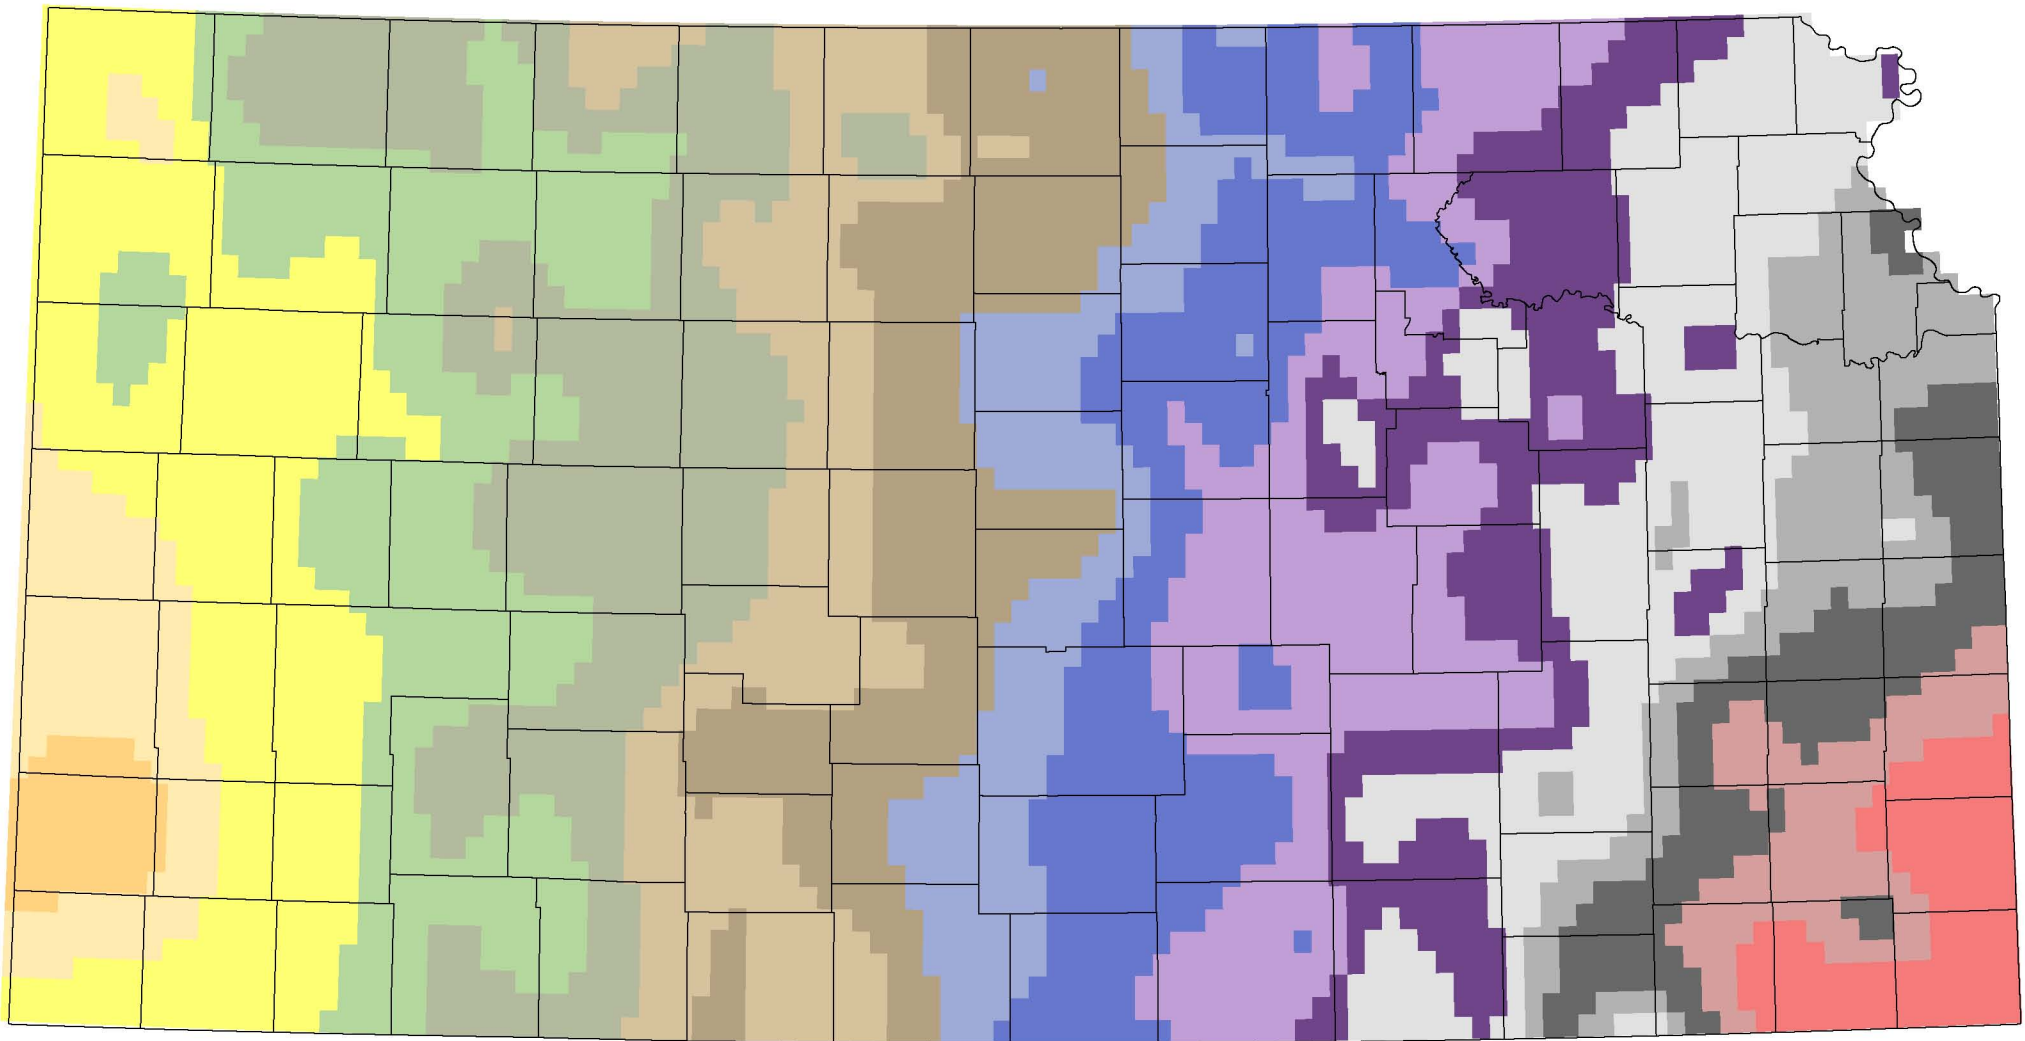

Annual Normal Precipitation 1971 - 2000

Kansas Department of Agriculture
Administrative Services, GIS
October 30, 2009

Legend

Dataset interpolated from point data obtained
from the State Climatologist, Weather Data Library,
Department of Agronomy, KSU