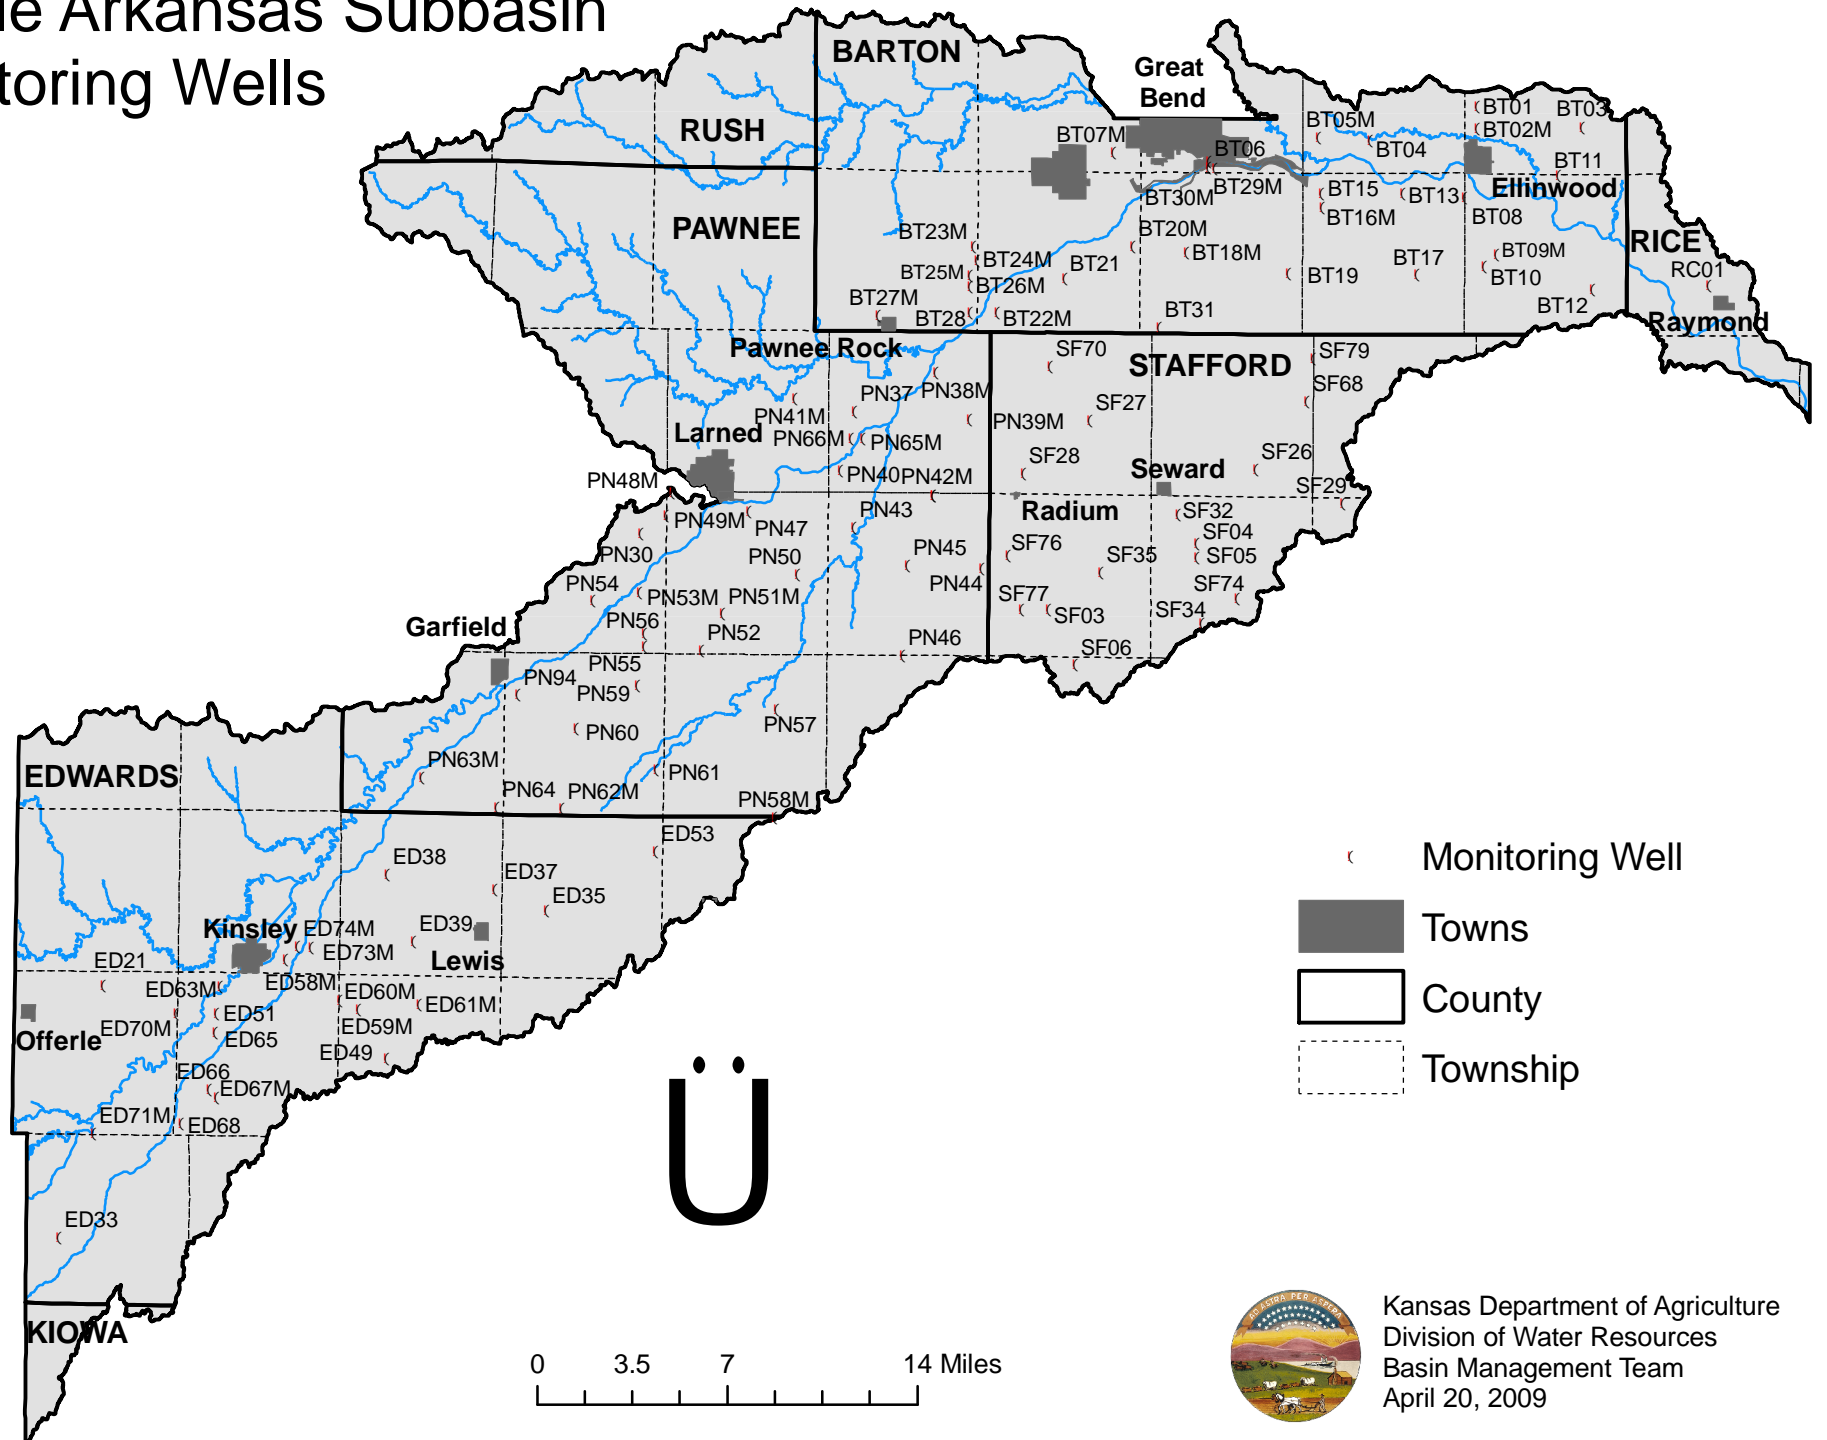

# Middle Arkansas Subbasin Monitoring Wells

Kansas Department of Agriculture  
Division of Water Resources  
Basin Management Team  
April 20, 2009