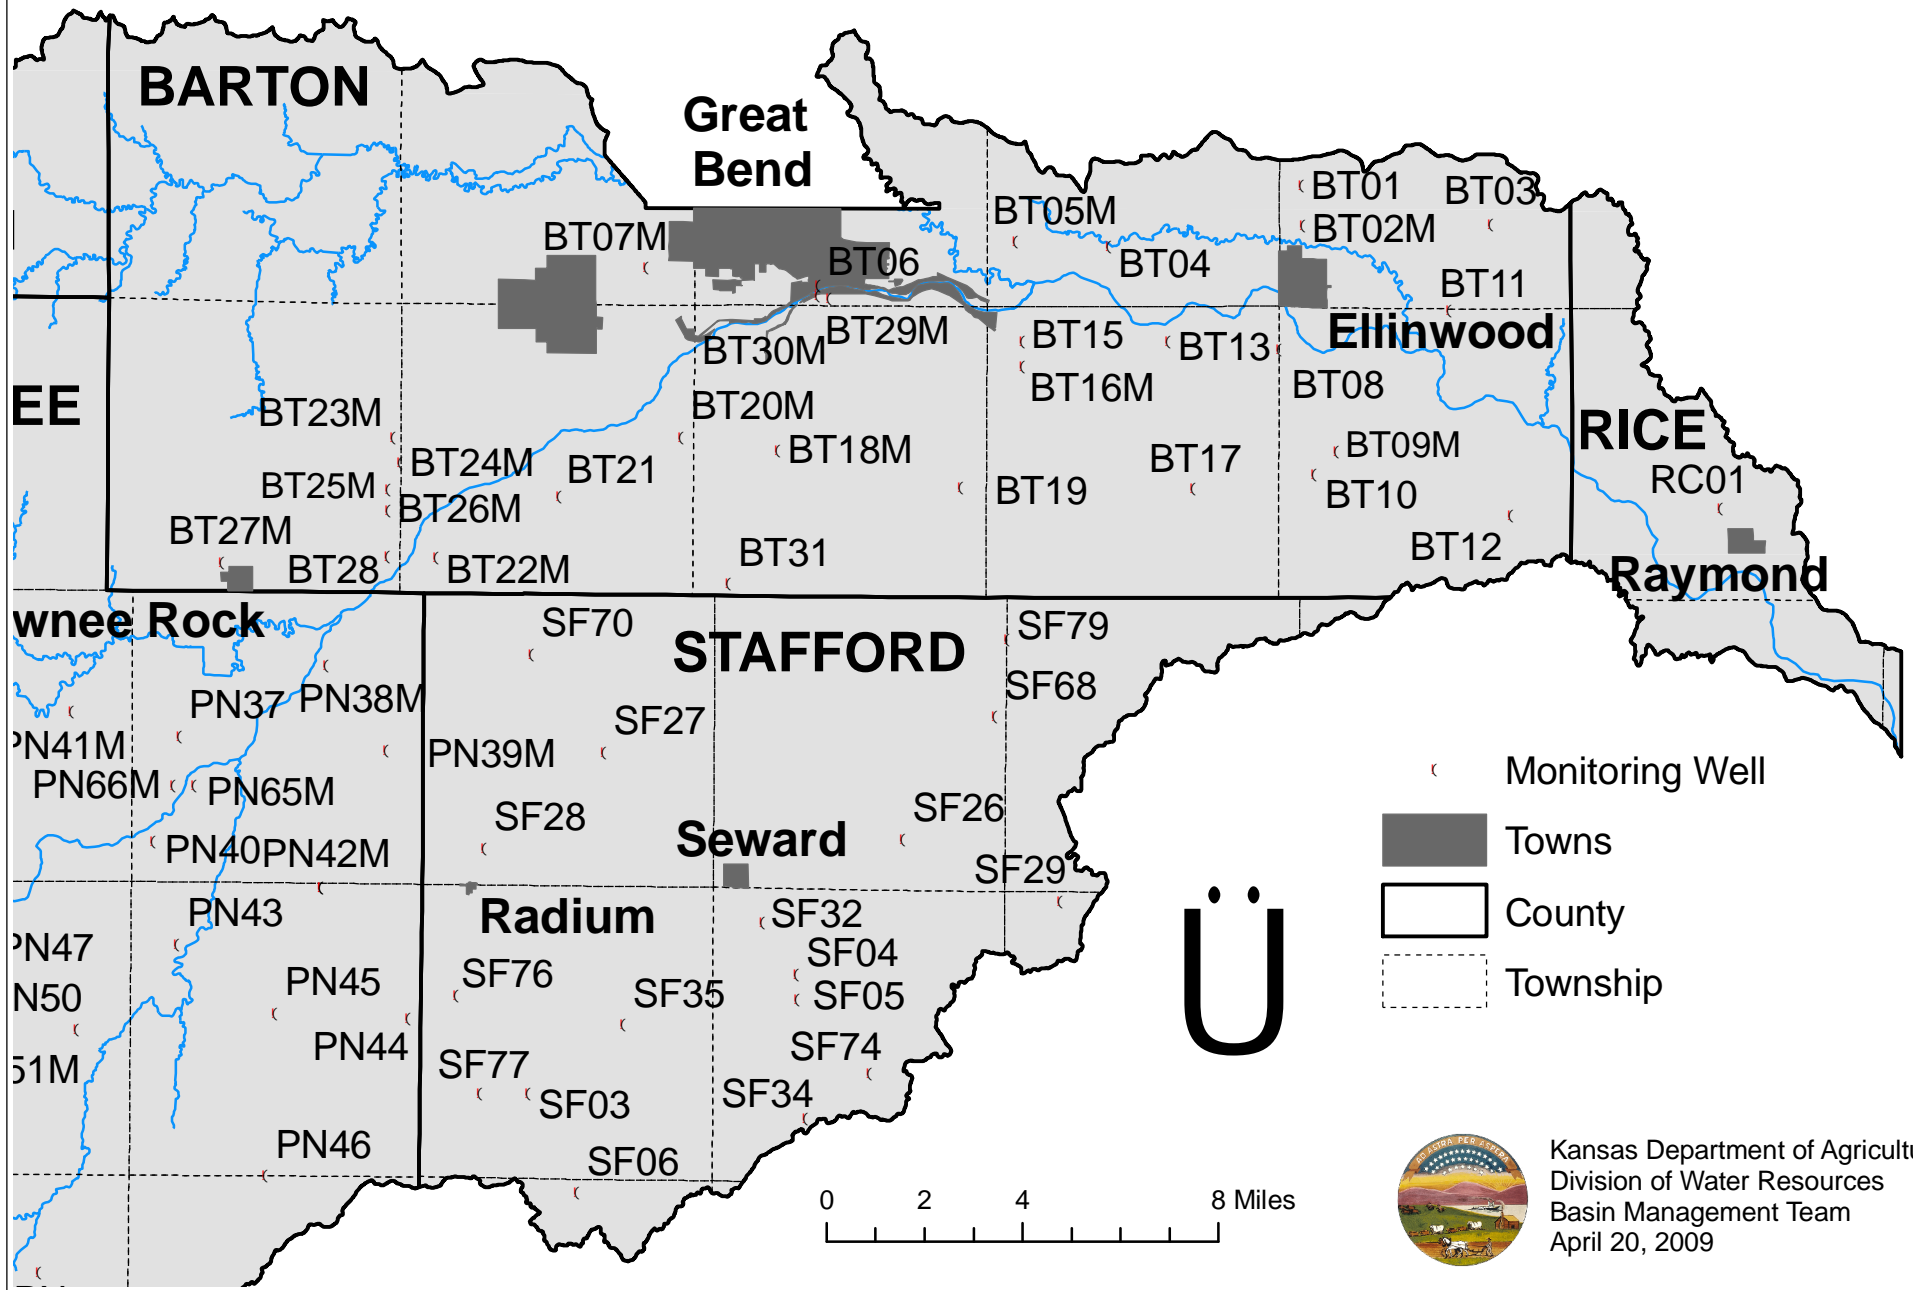

# Middle Arkansas Subbasin Monitoring Wells - Barton, Stafford and Rice Counties

Kansas Department of Agriculture  
Division of Water Resources  
Basin Management Team  
April 20, 2009