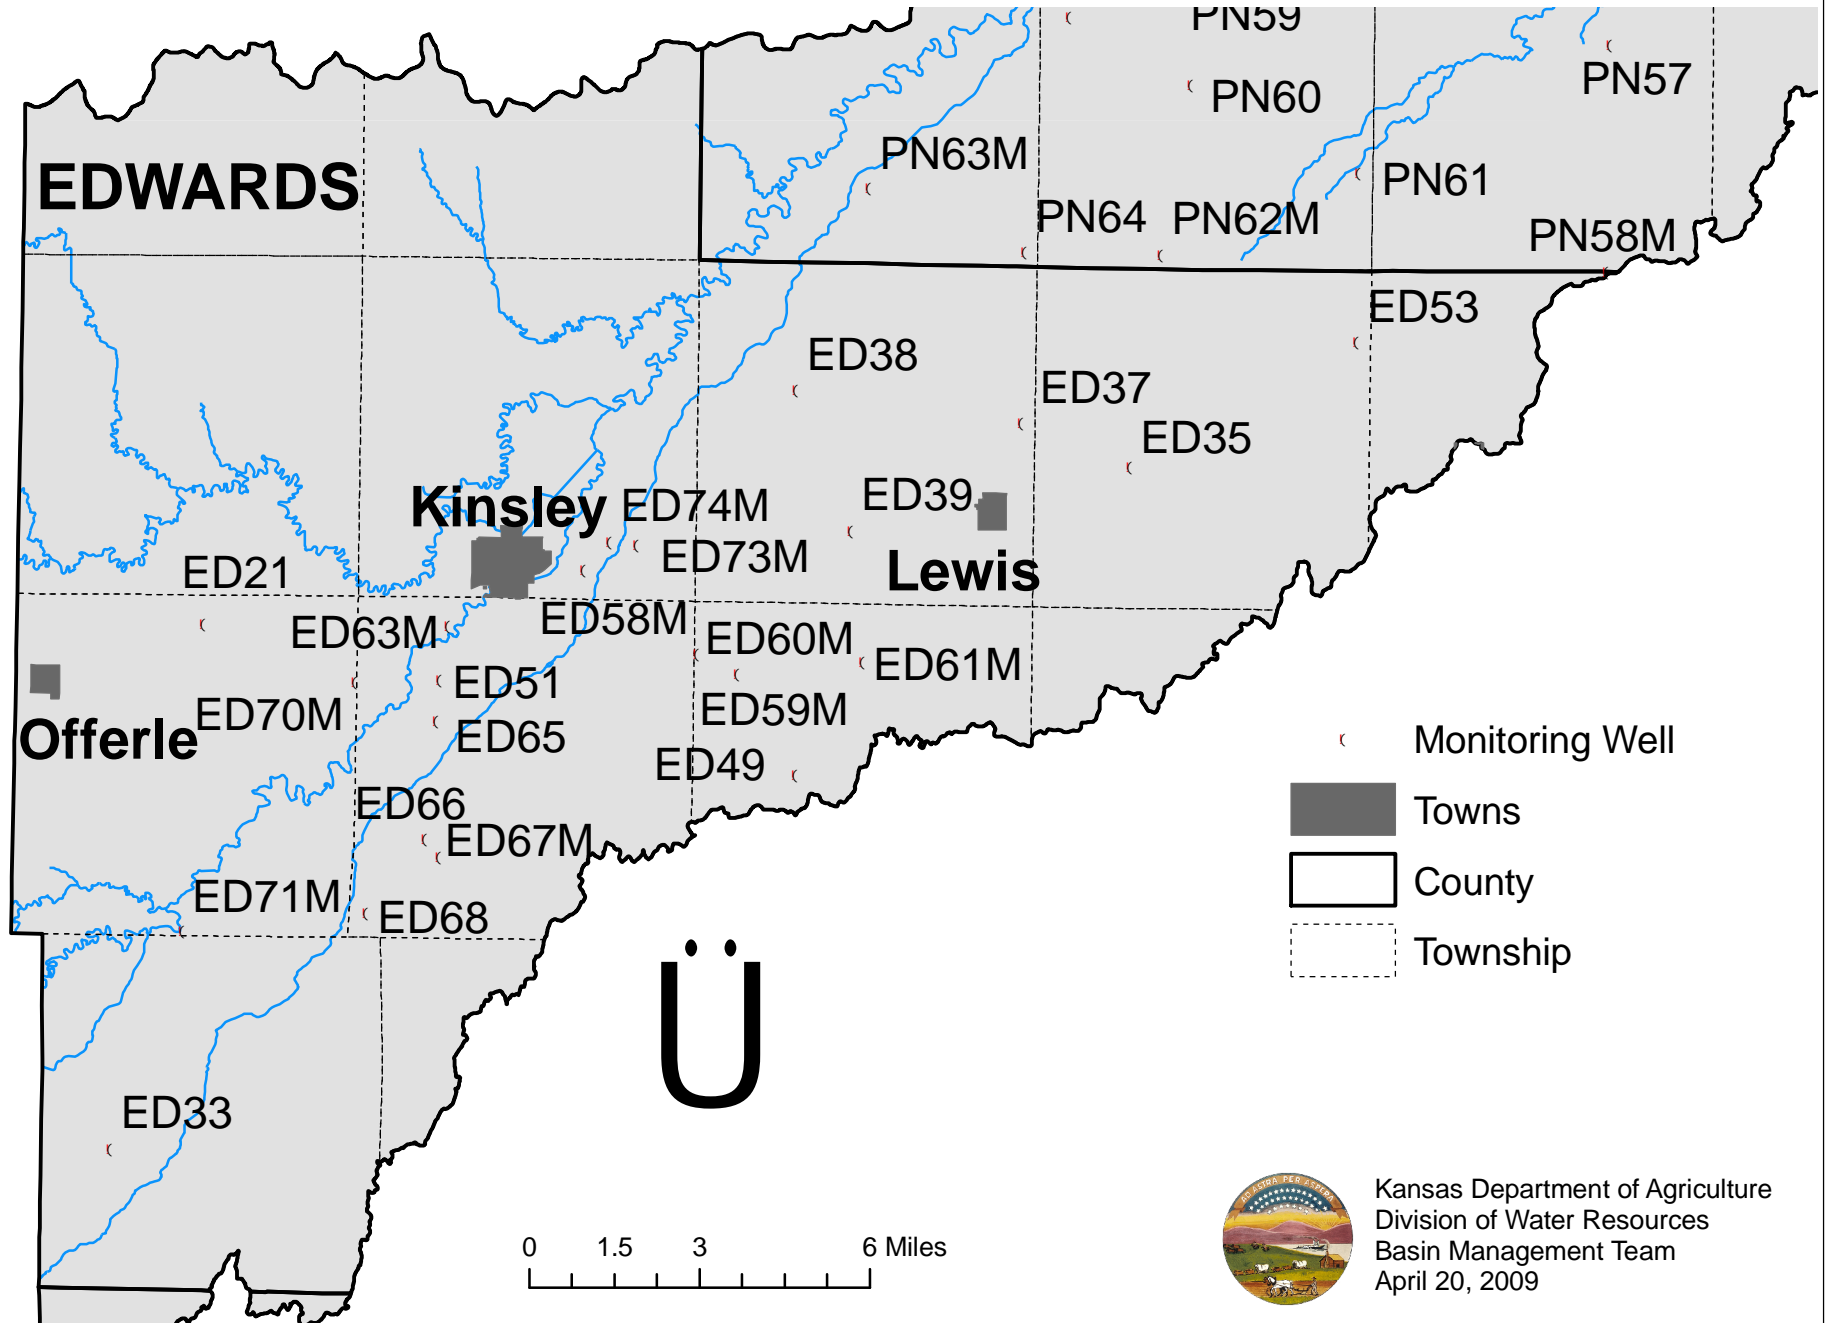

Middle Arkansas Subbasin Monitoring Wells - Edwards County

Kansas Department of Agriculture
Division of Water Resources
Basin Management Team
April 20, 2009