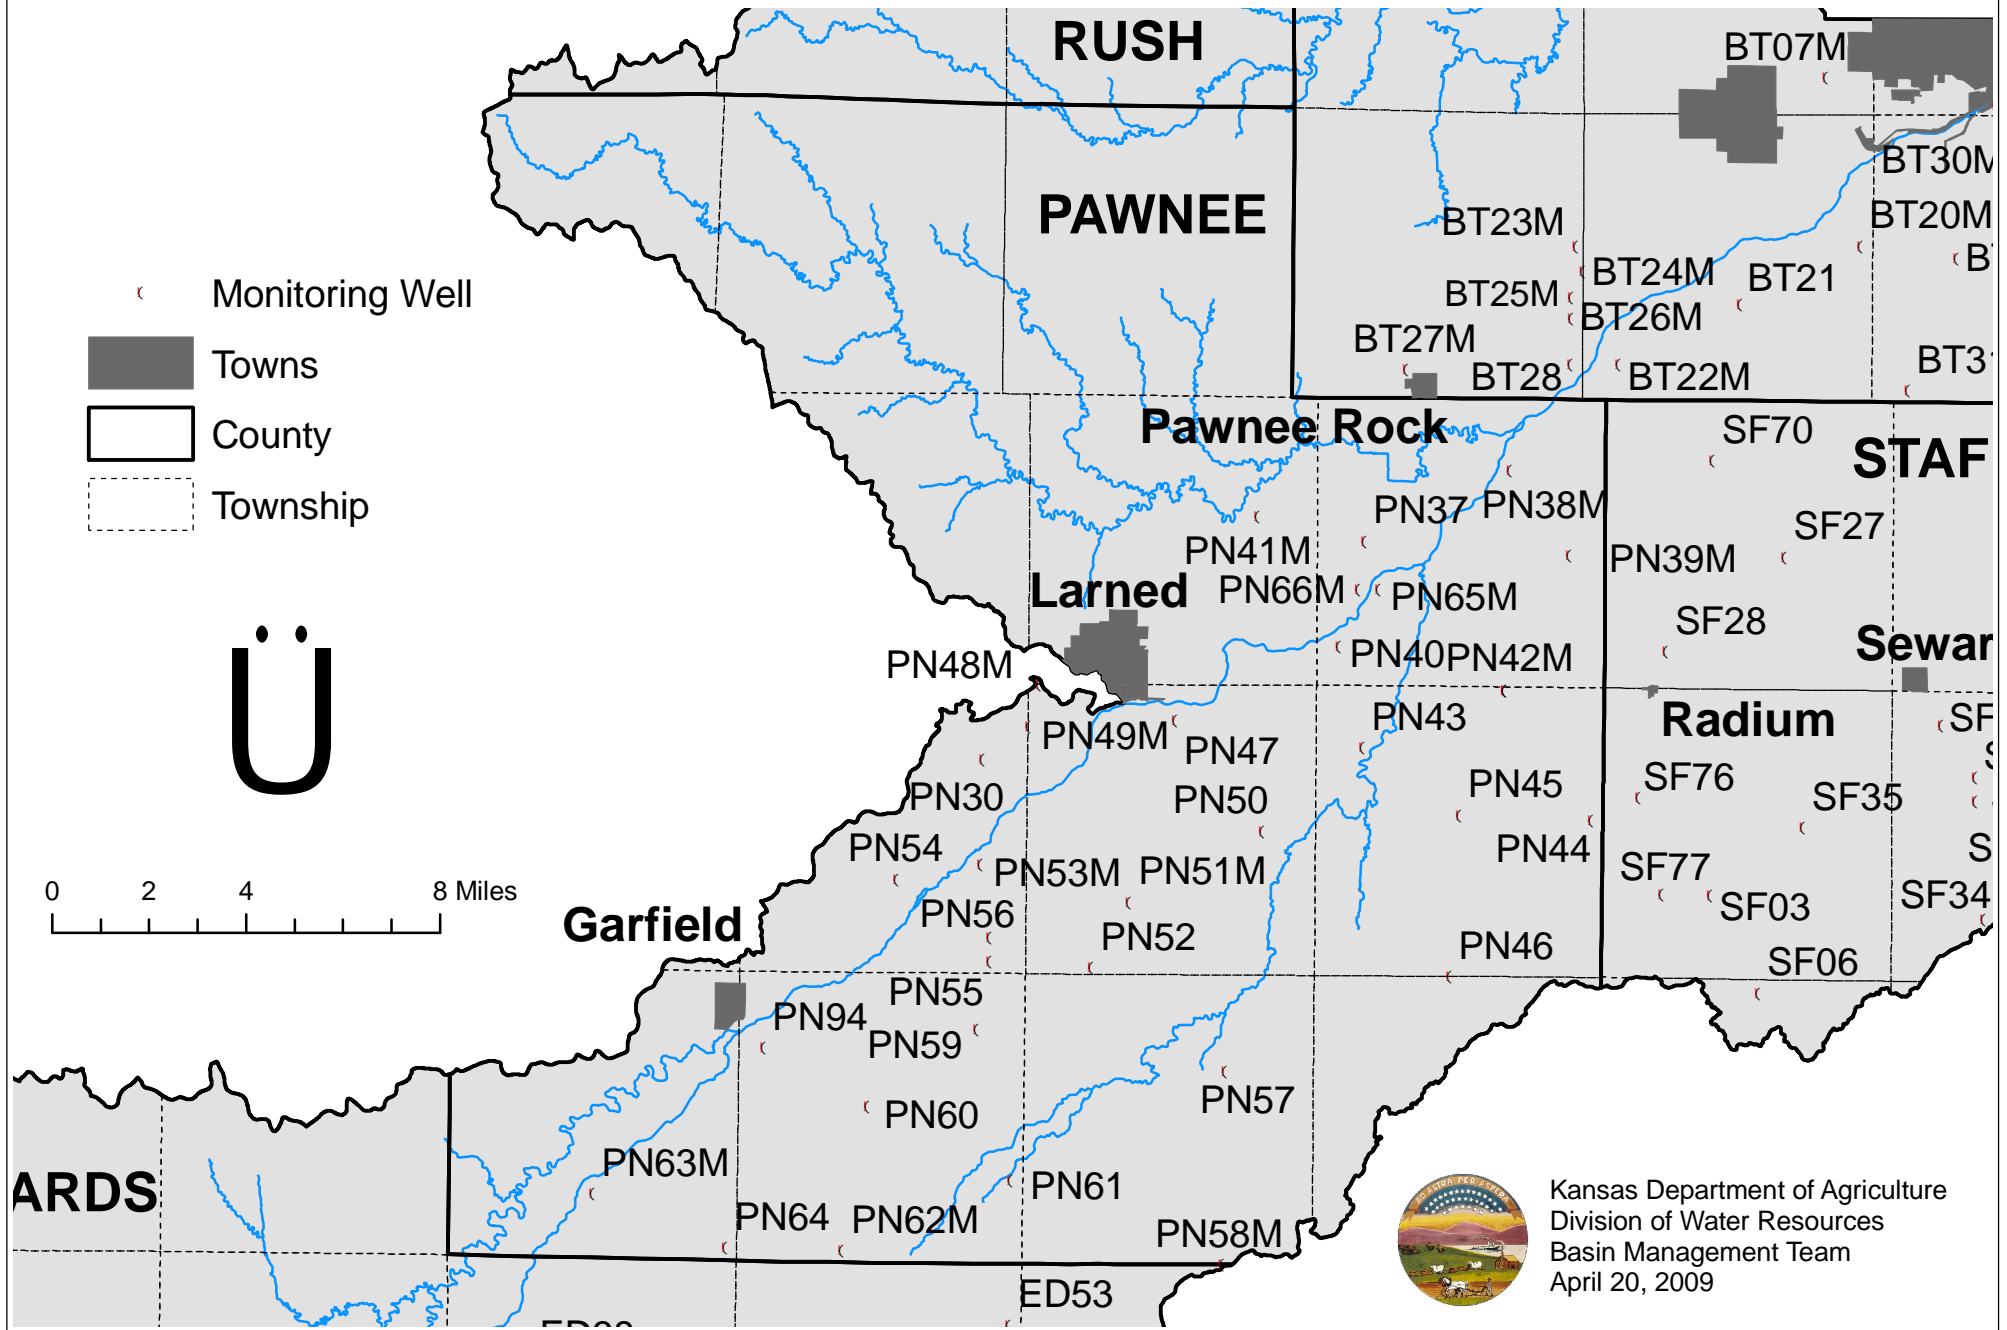

Middle Arkansas Subbasin Monitoring Wells - Pawnee County

Kansas Department of Agriculture
Division of Water Resources
Basin Management Team
April 20, 2009