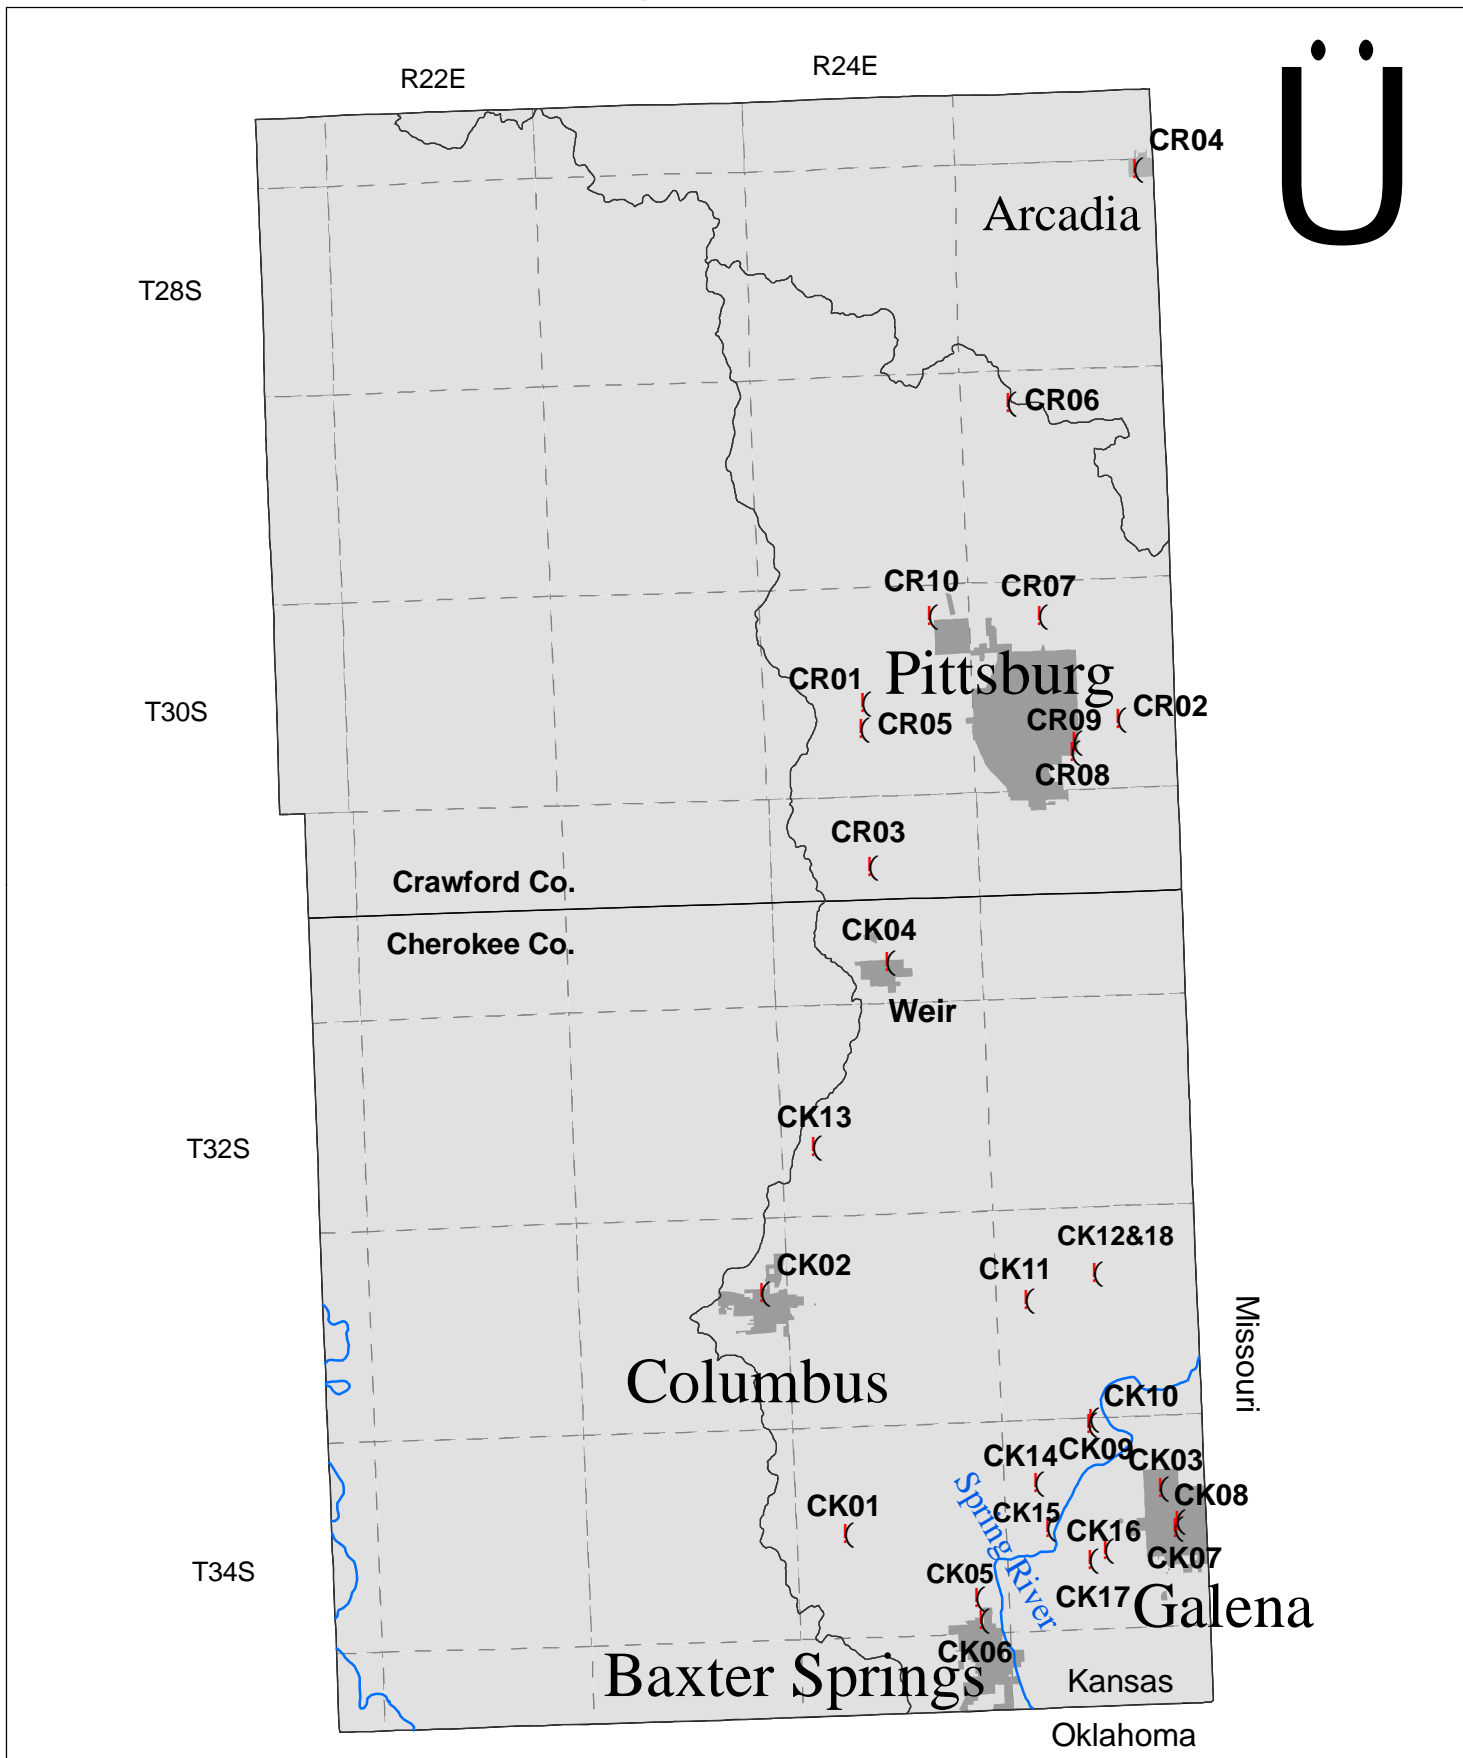

Ozark Subbasin Monitoring Well Network

(Monitoring Wells

Kansas Department of Agriculture
Division of Water Resources
Basin Management Team
April 22, 2009