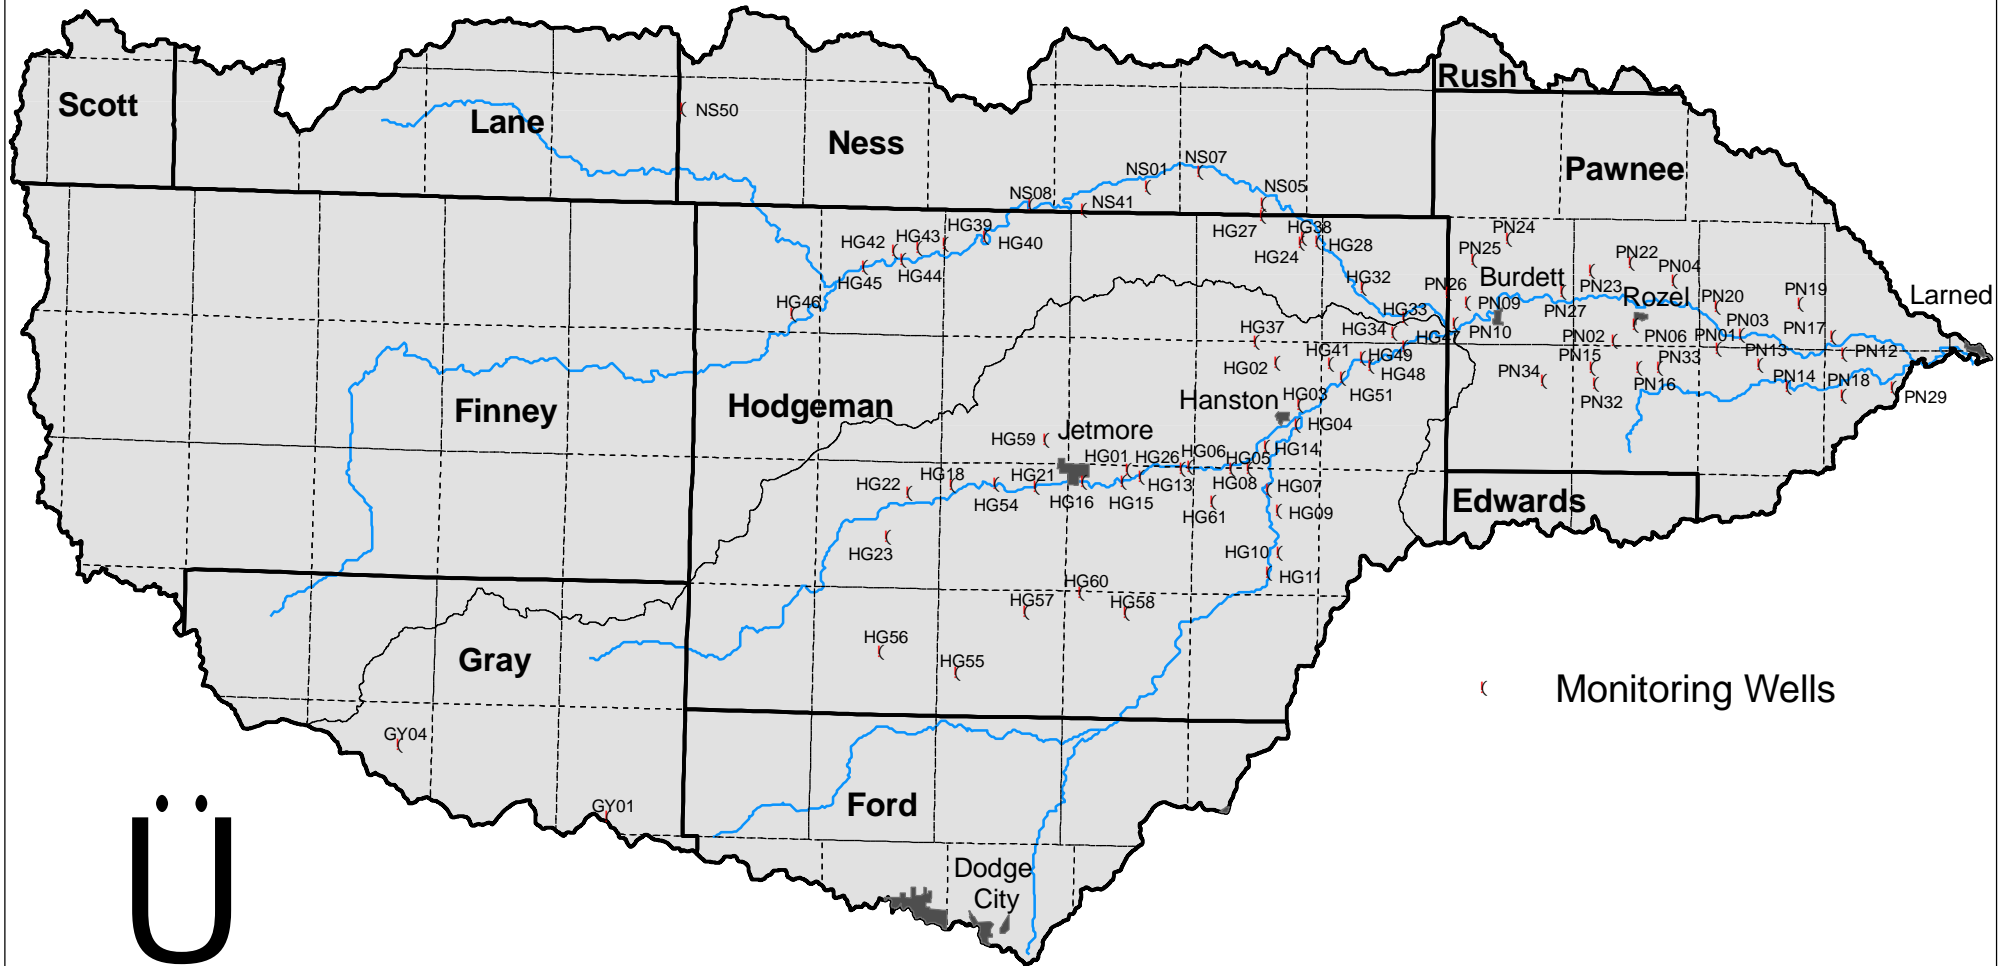

# Pawnee - Buckner Subbasin Monitoring Wells

Kansas Department of Agriculture  
Division of Water Resources  
Basin Management Team  
April 20, 2009