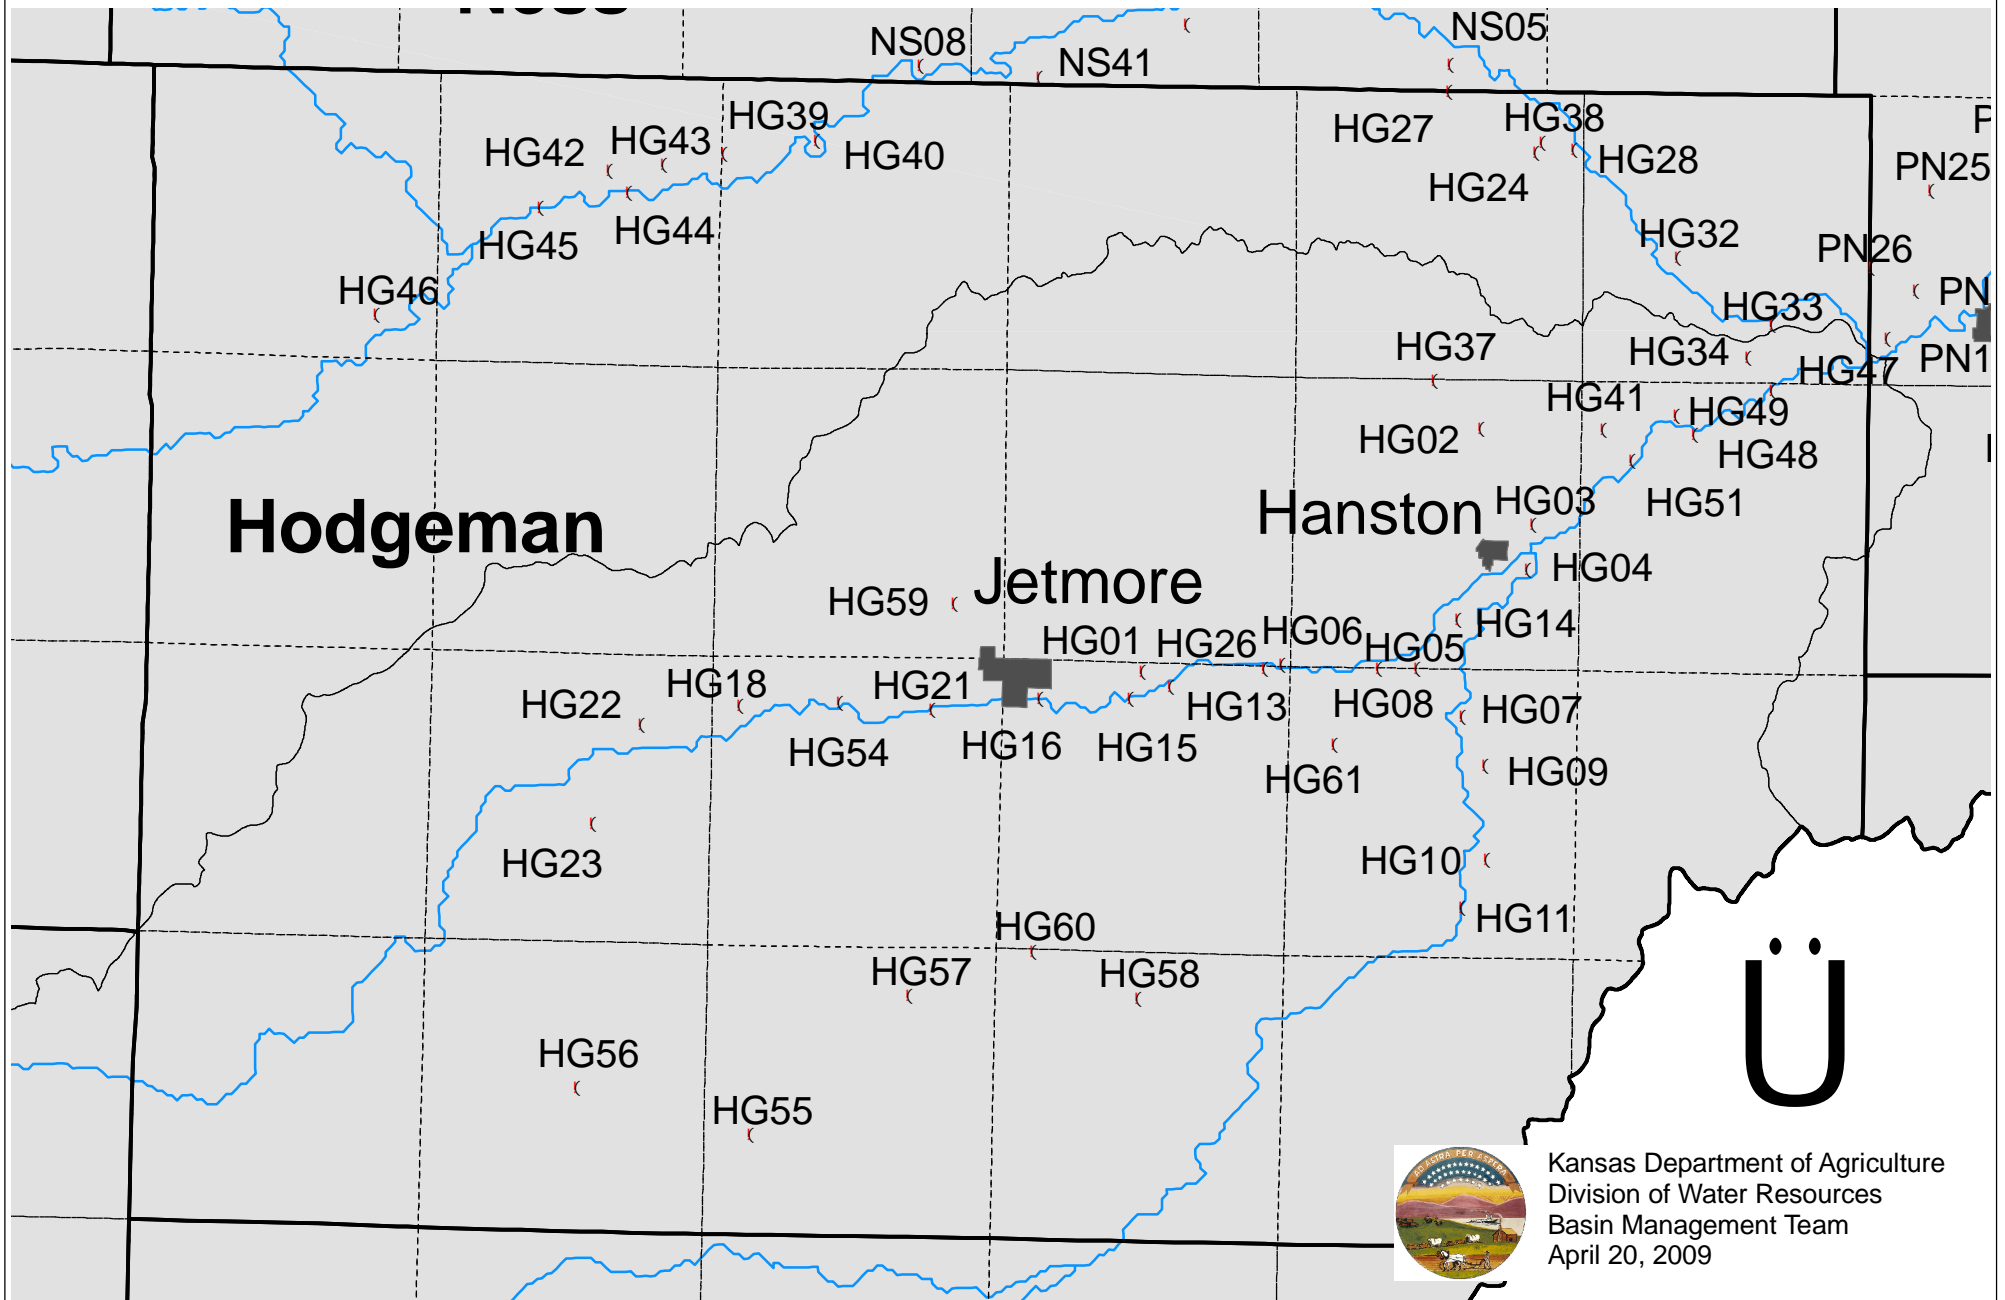

Pawnee - Buckner Subbasin Monitoring Wells - Hodgeman County

Monitoring Wells

Kansas Department of Agriculture
Division of Water Resources
Basin Management Team
April 20, 2009