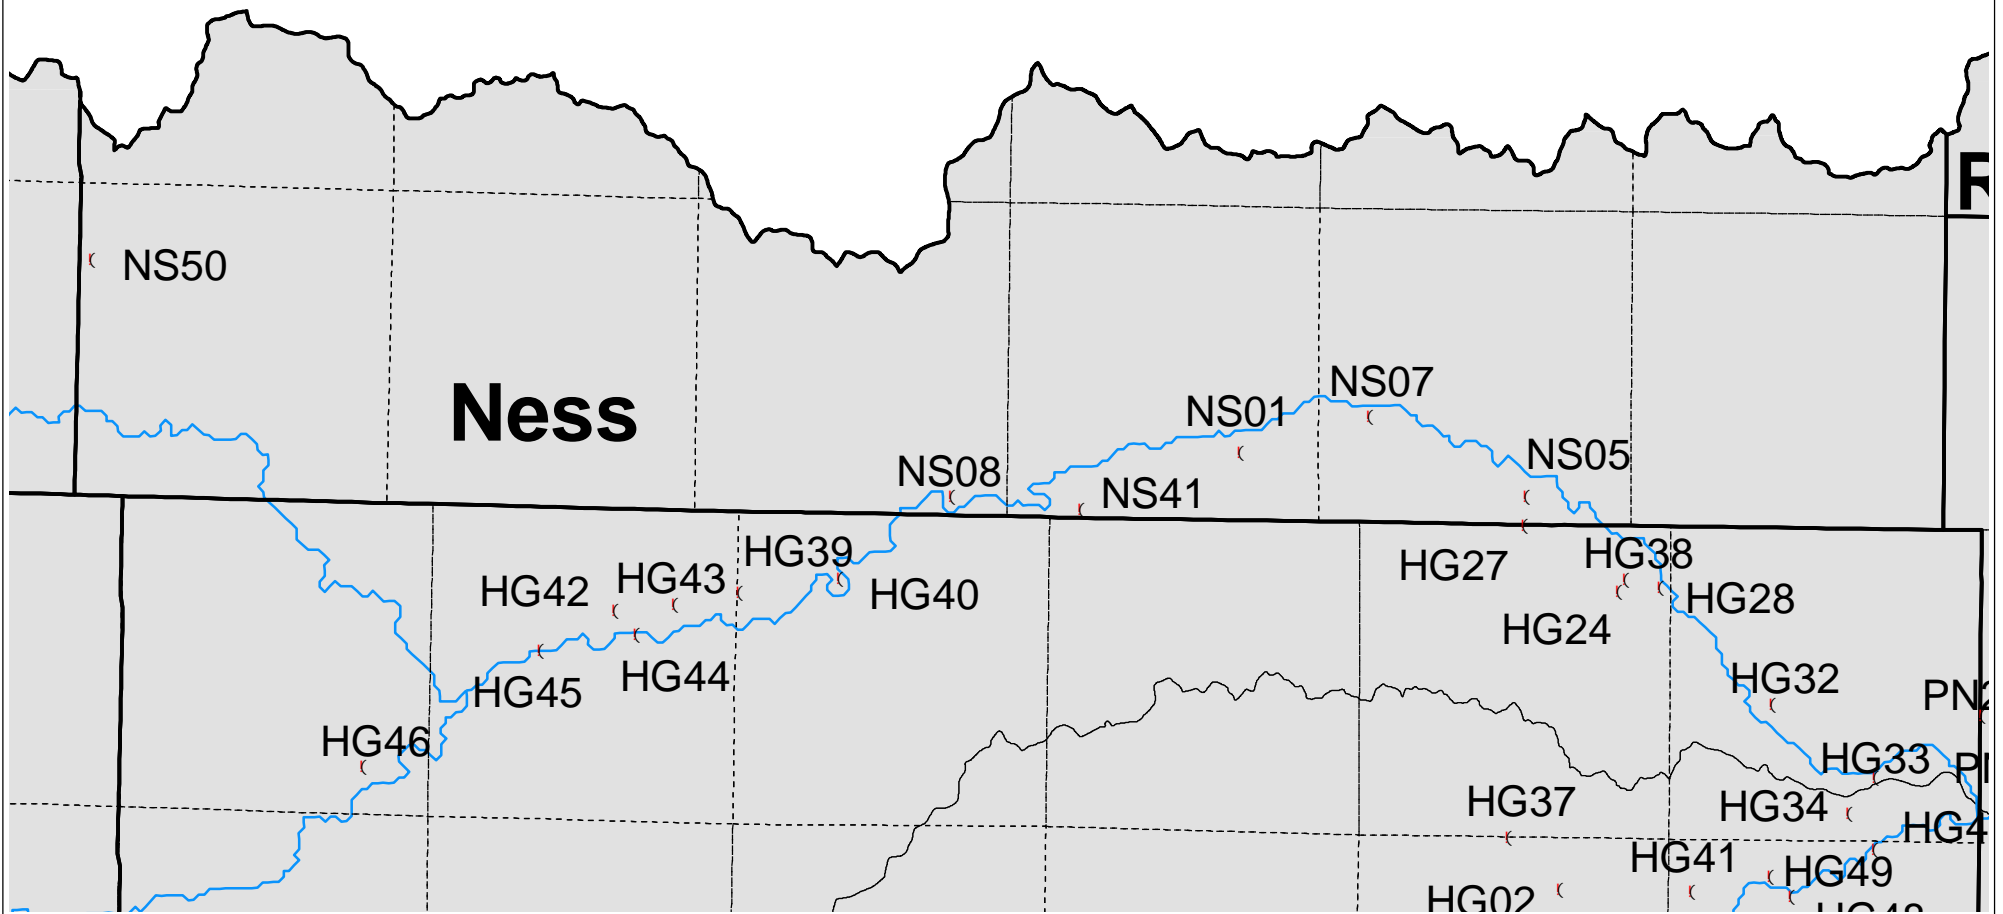

Pawnee - Buckner Subbasin Monitoring Wells - Ness County

0 2 4 8 Miles

Monitoring Wells

Kansas Department of Agriculture
Division of Water Resources
Basin Management Team
April 20, 2009