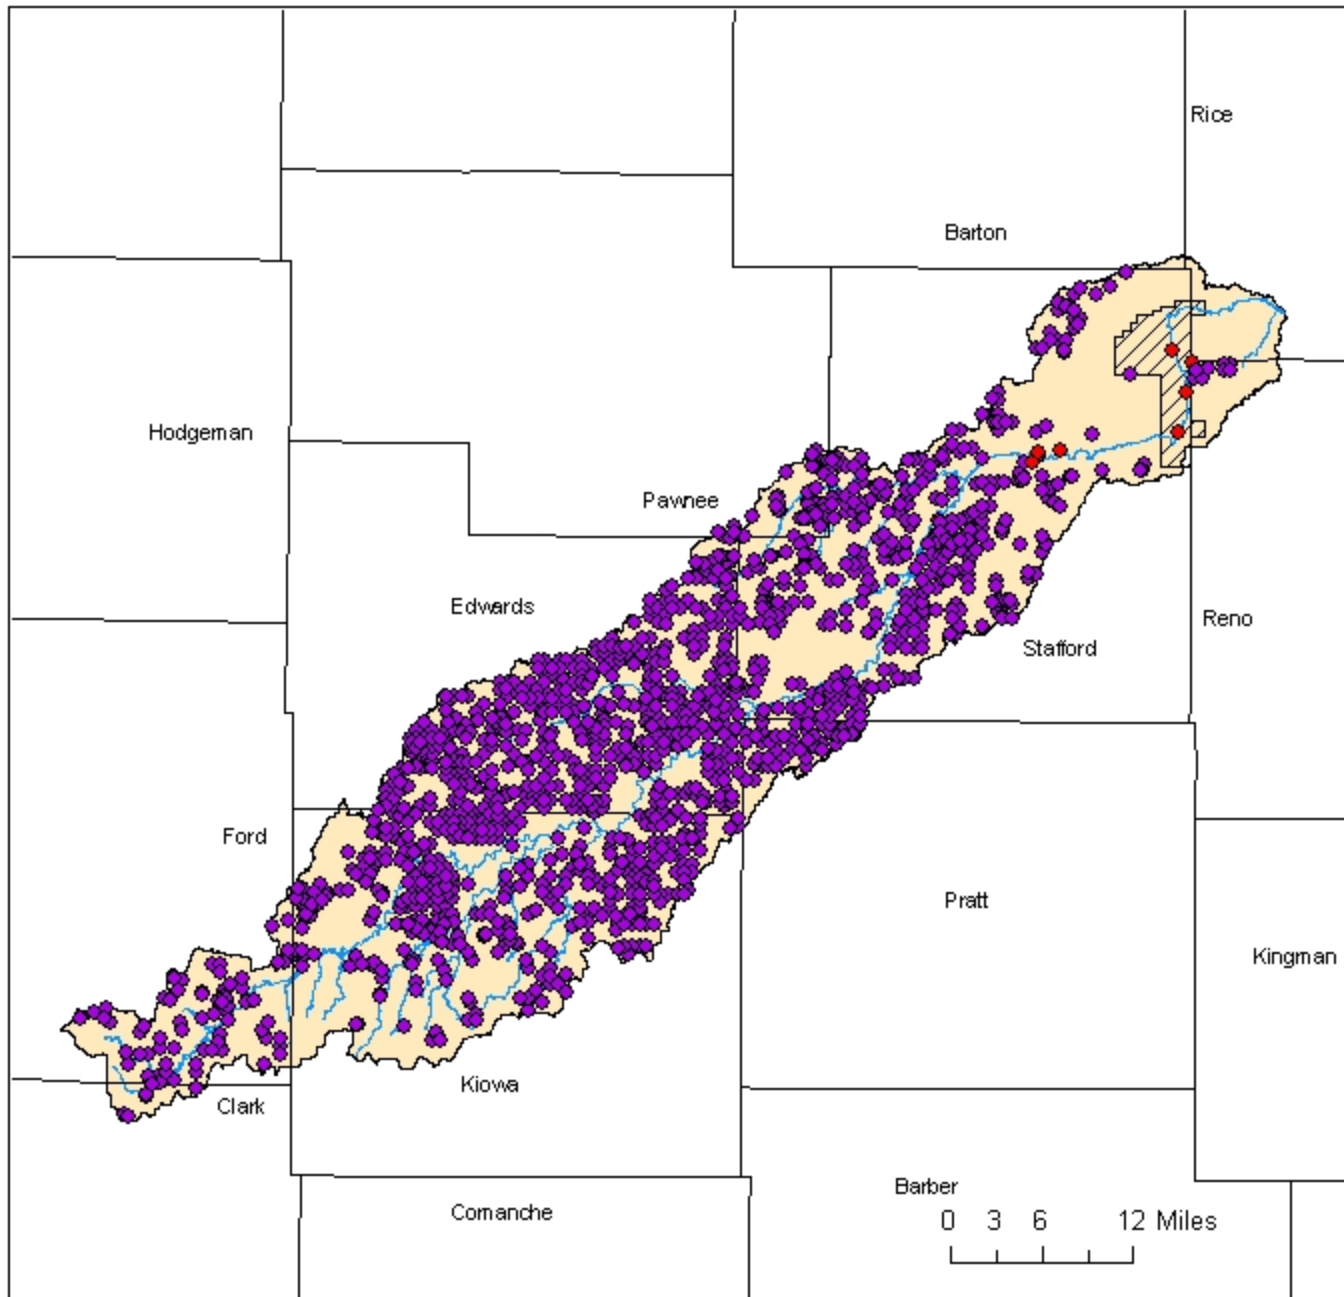

Rattlesnake Creek Subbasin Points of Diversion

Legend

Points of Diversion

SOURCE

● Groundwater

● Surface Water

□ County

— Rattlesnake Creek

■ Rattlesnake Creek Subbasin

▨ Quivira National Wildlife Refuge

Kansas Department of Agriculture
Division of Water Resources
Basin Management Team
May 28, 2009