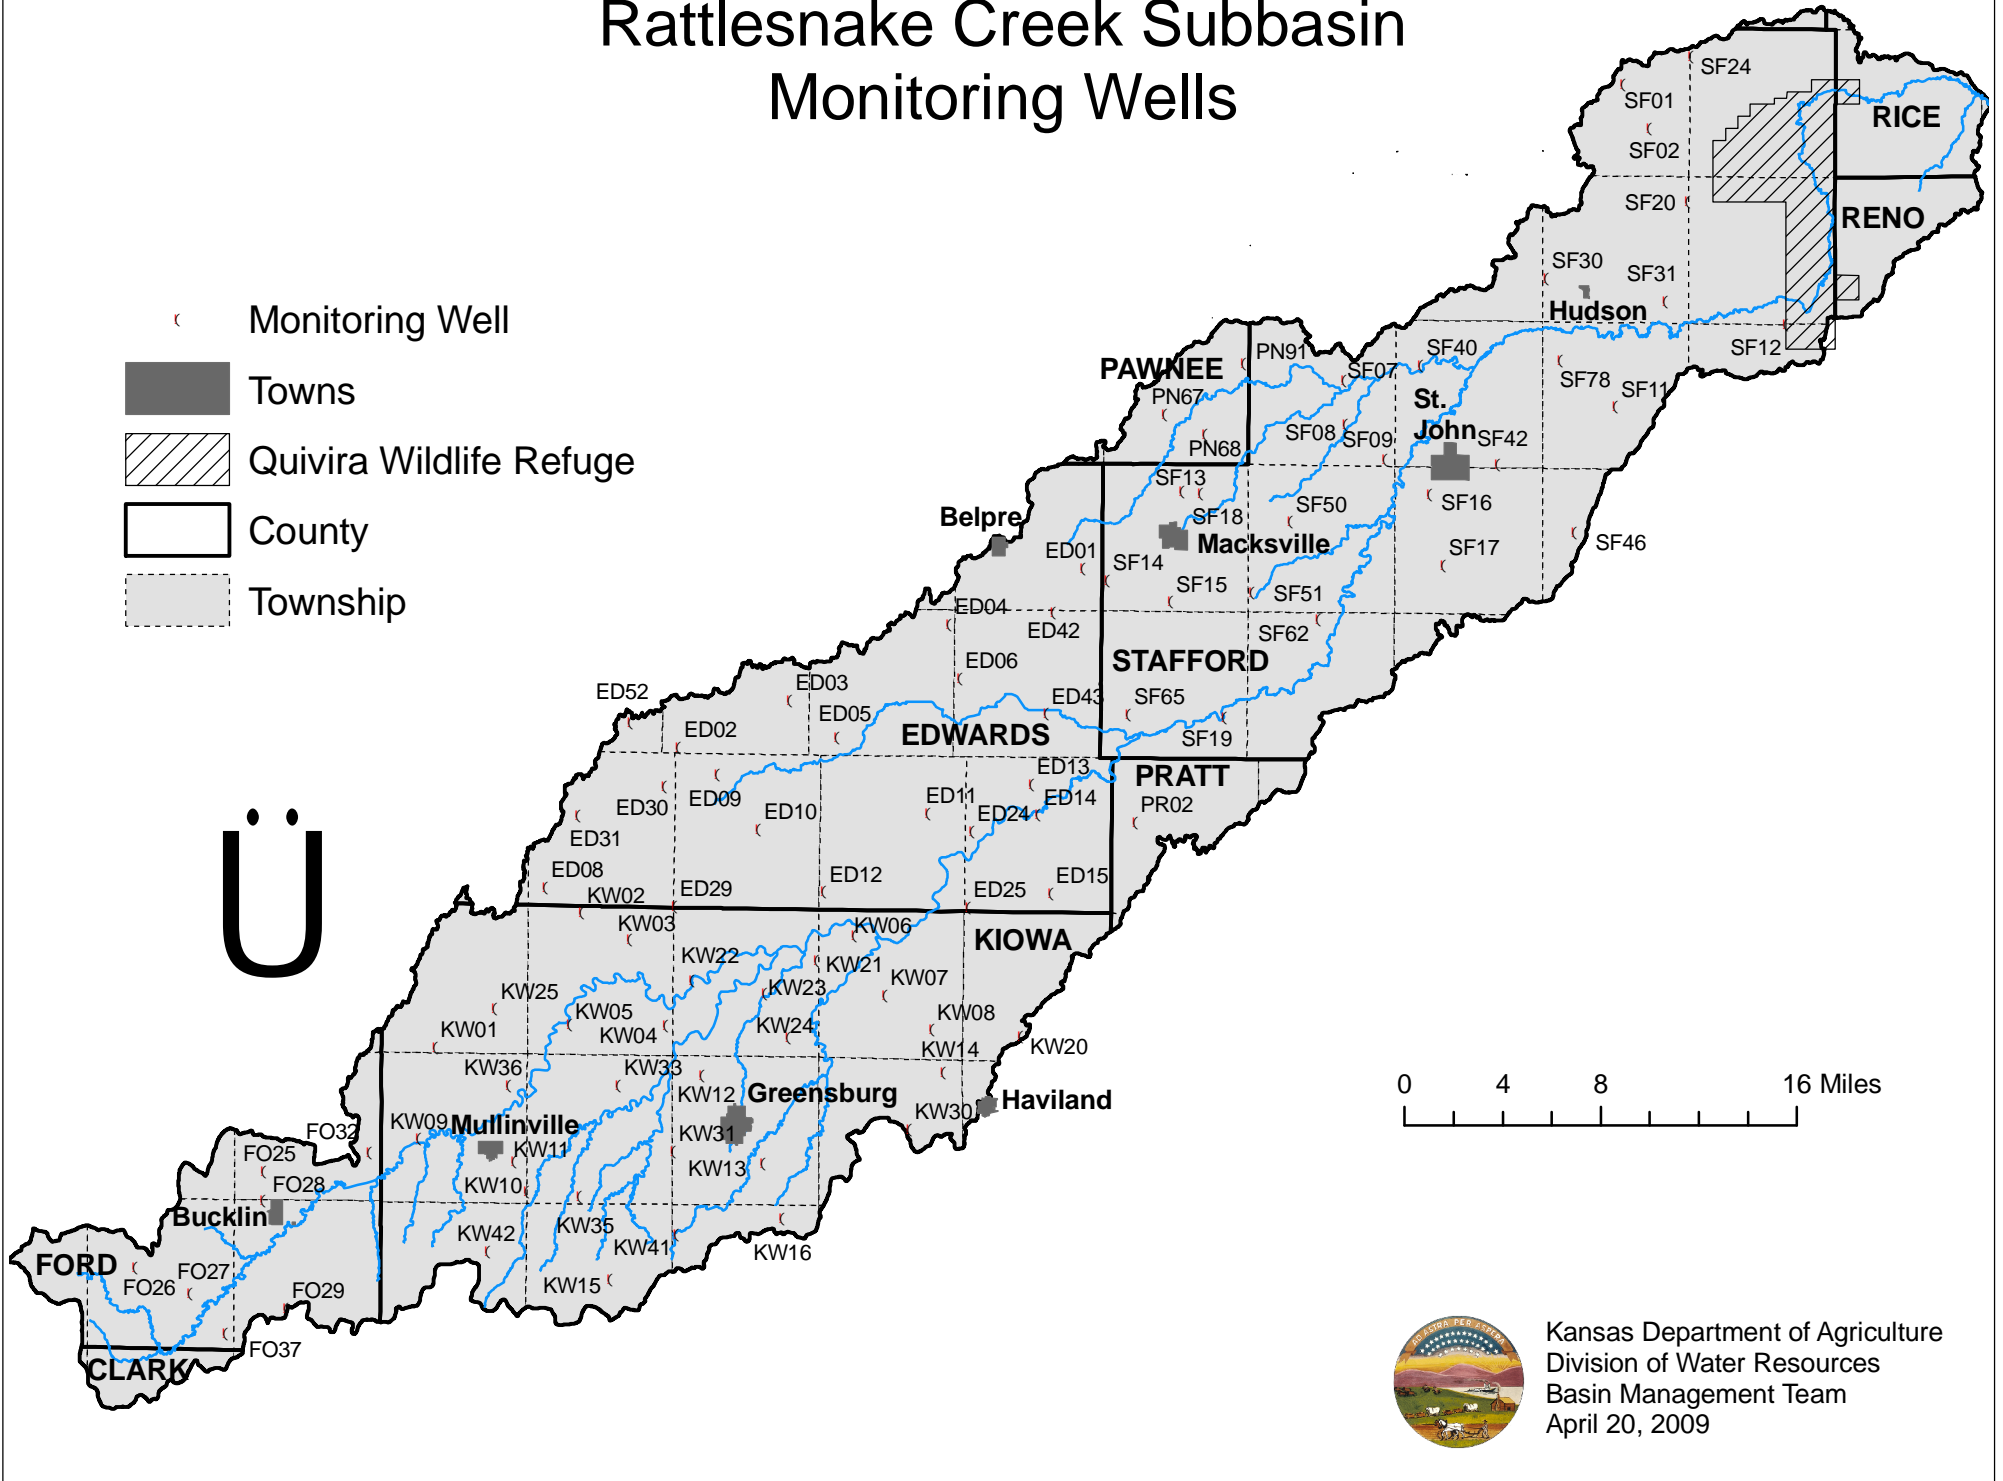

# Rattlesnake Creek Subbasin Monitoring Wells

Monitoring Well

Towns

Quivira Wildlife Refuge

County

Township

0 4 8 16 Miles

Kansas Department of Agriculture  
Division of Water Resources  
Basin Management Team  
April 20, 2009