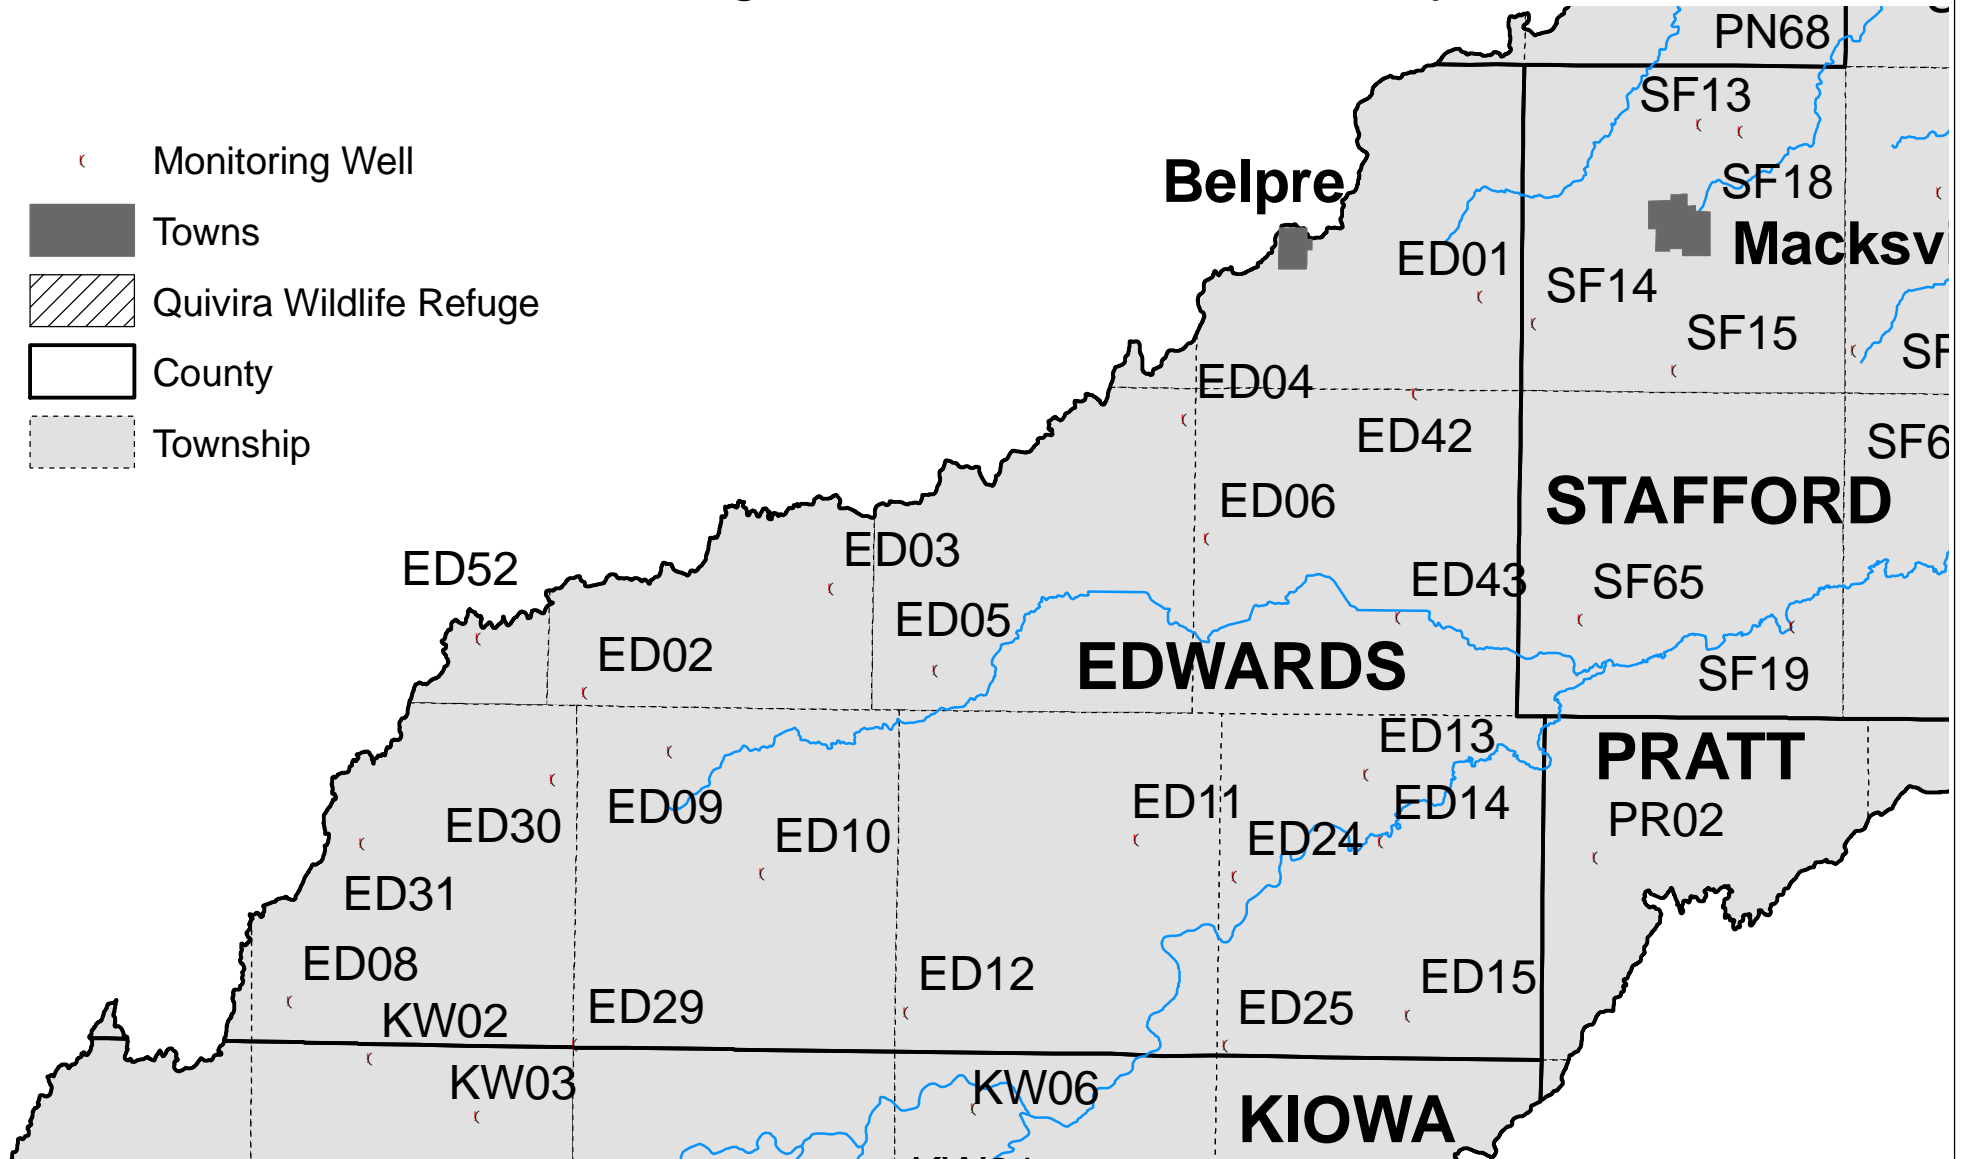

Rattlesnake Creek Subbasin Monitoring Wells - Edwards County

-  Monitoring Well
-  Towns
-  Quivira Wildlife Refuge
-  County
-  Township

Kansas Department of Agriculture
Division of Water Resources
Basin Management Team
April 20, 2009