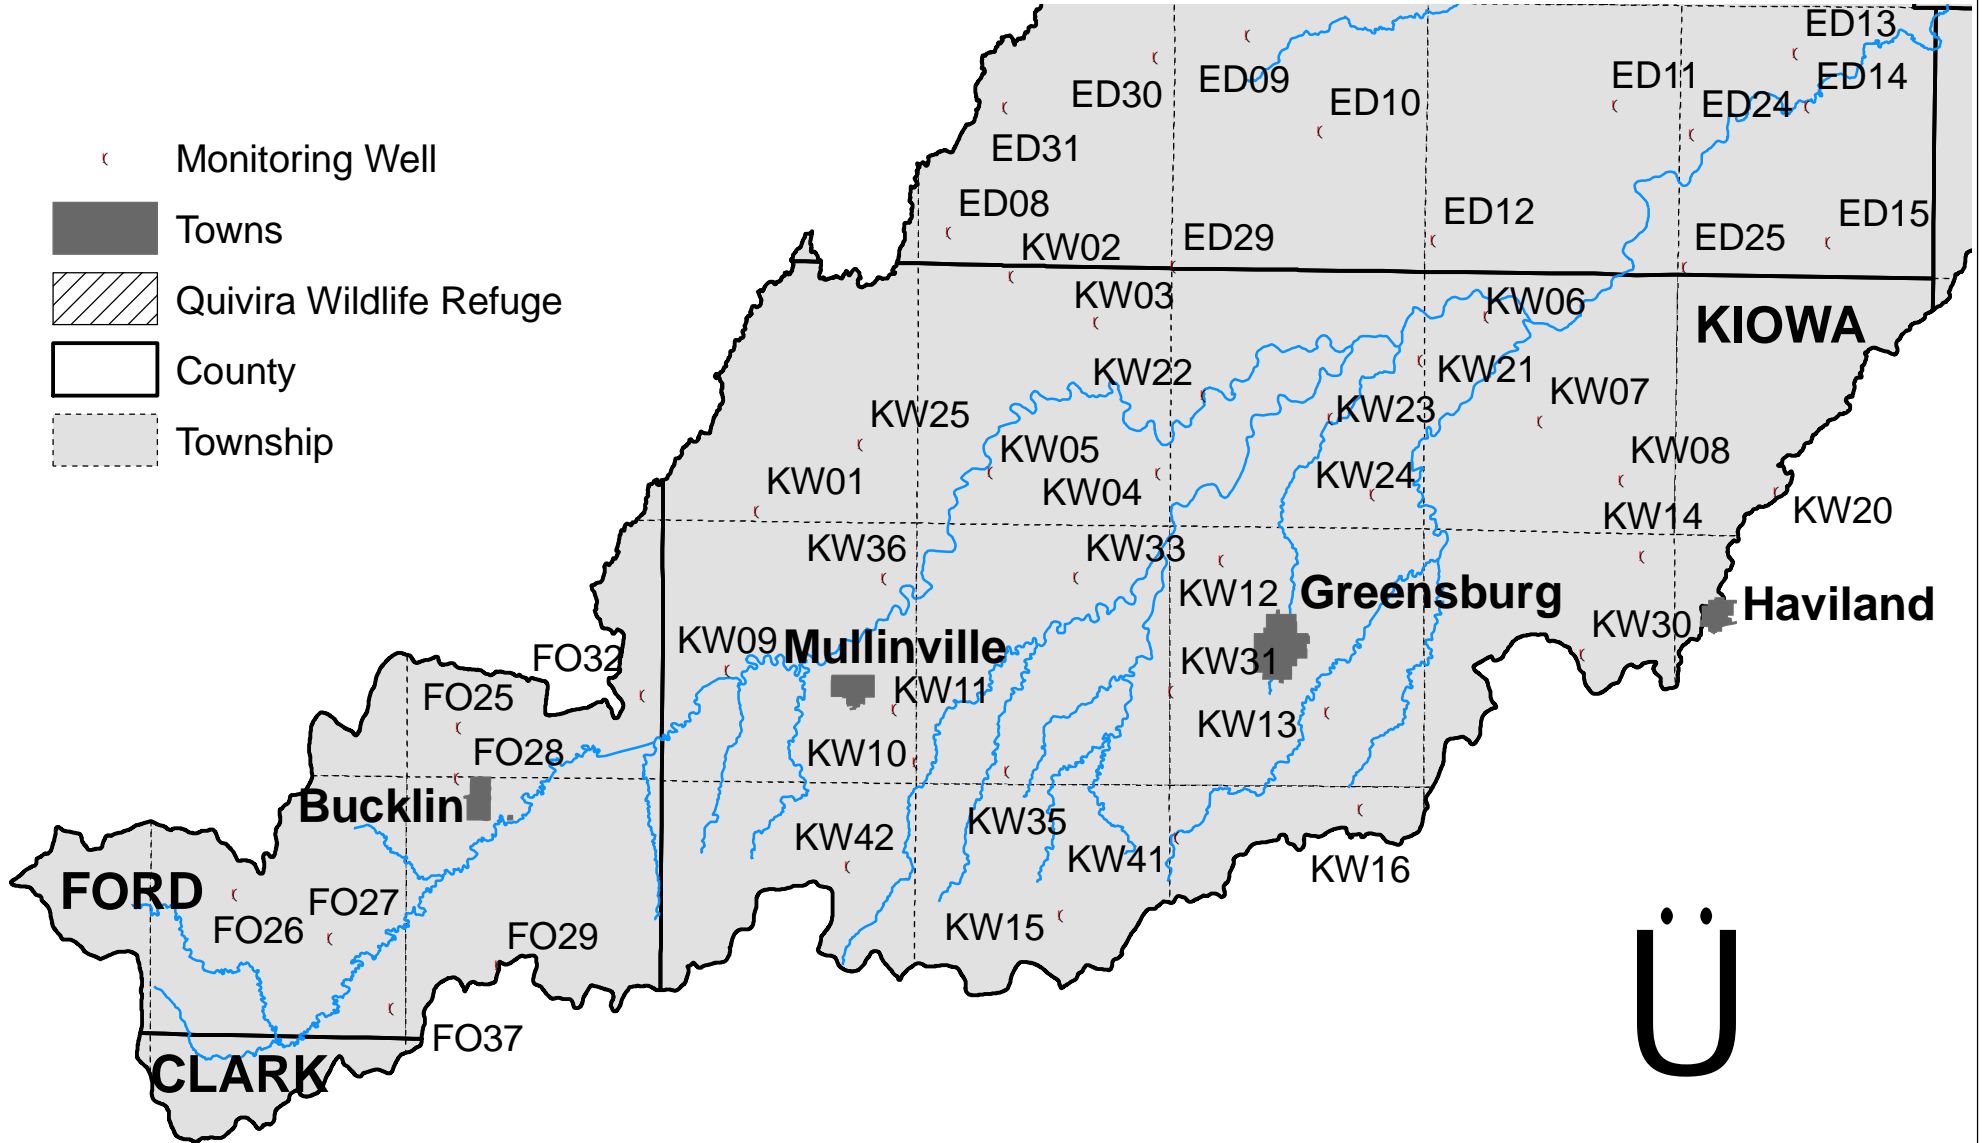

Rattlesnake Creek Subbasin Monitoring Wells - Ford and Kiowa Counties

Kansas Department of Agriculture
Division of Water Resources
Basin Management Team
April 20, 2009