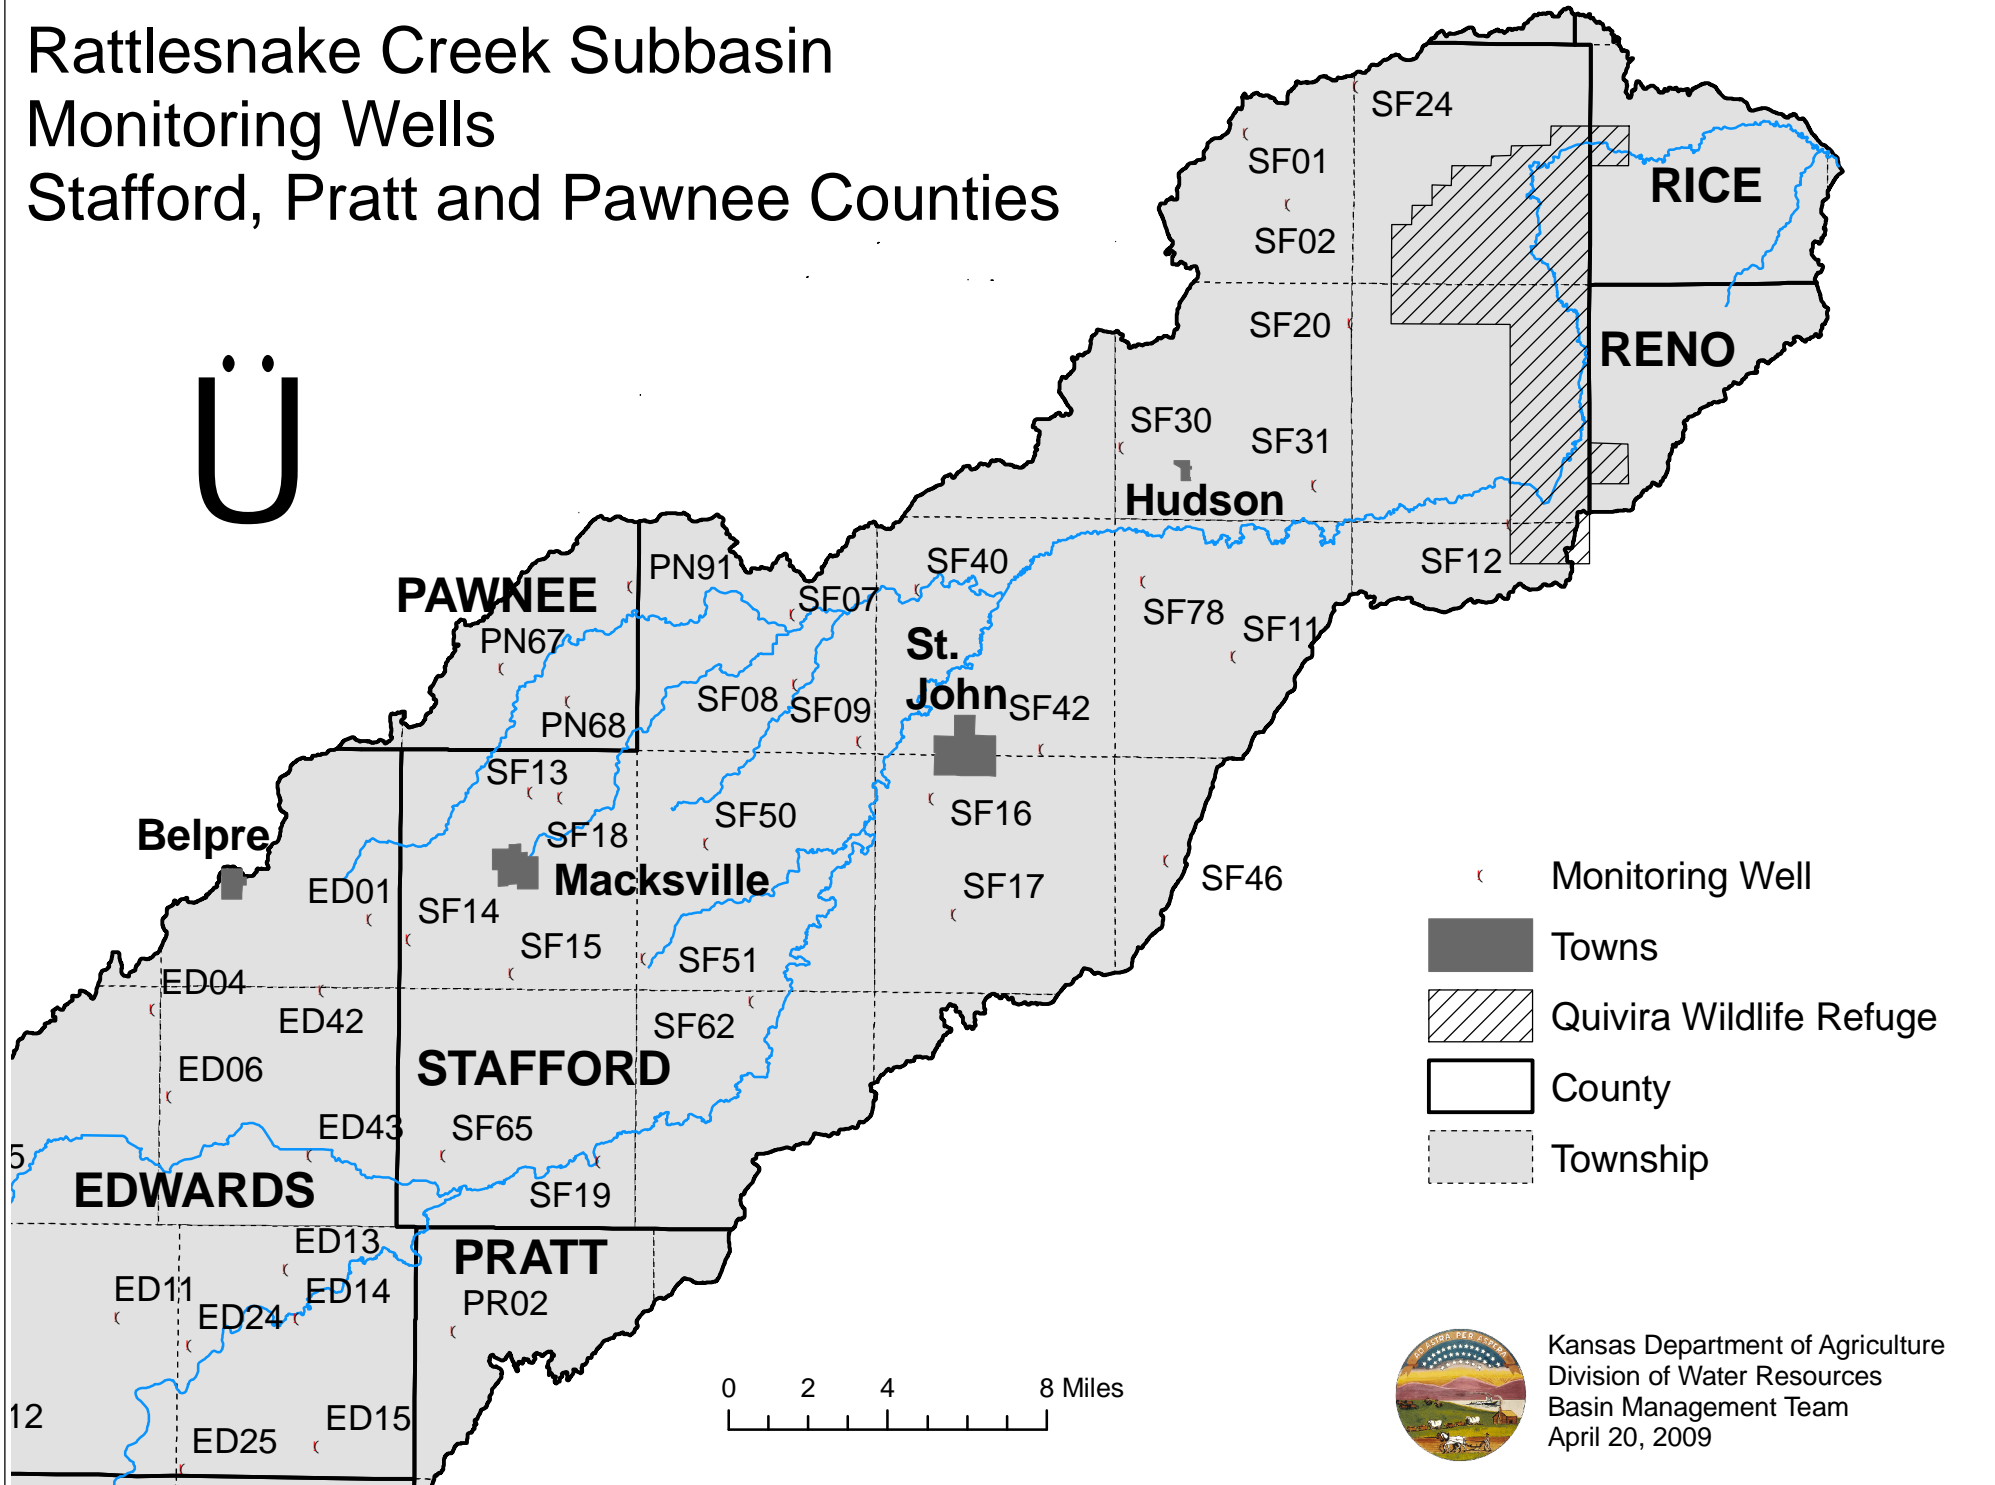

Rattlesnake Creek Subbasin

Monitoring Wells

Stafford, Pratt and Pawnee Counties

-  Monitoring Well
-  Towns
-  Quivira Wildlife Refuge
-  County
-  Township

Kansas Department of Agriculture
 Division of Water Resources
 Basin Management Team
 April 20, 2009