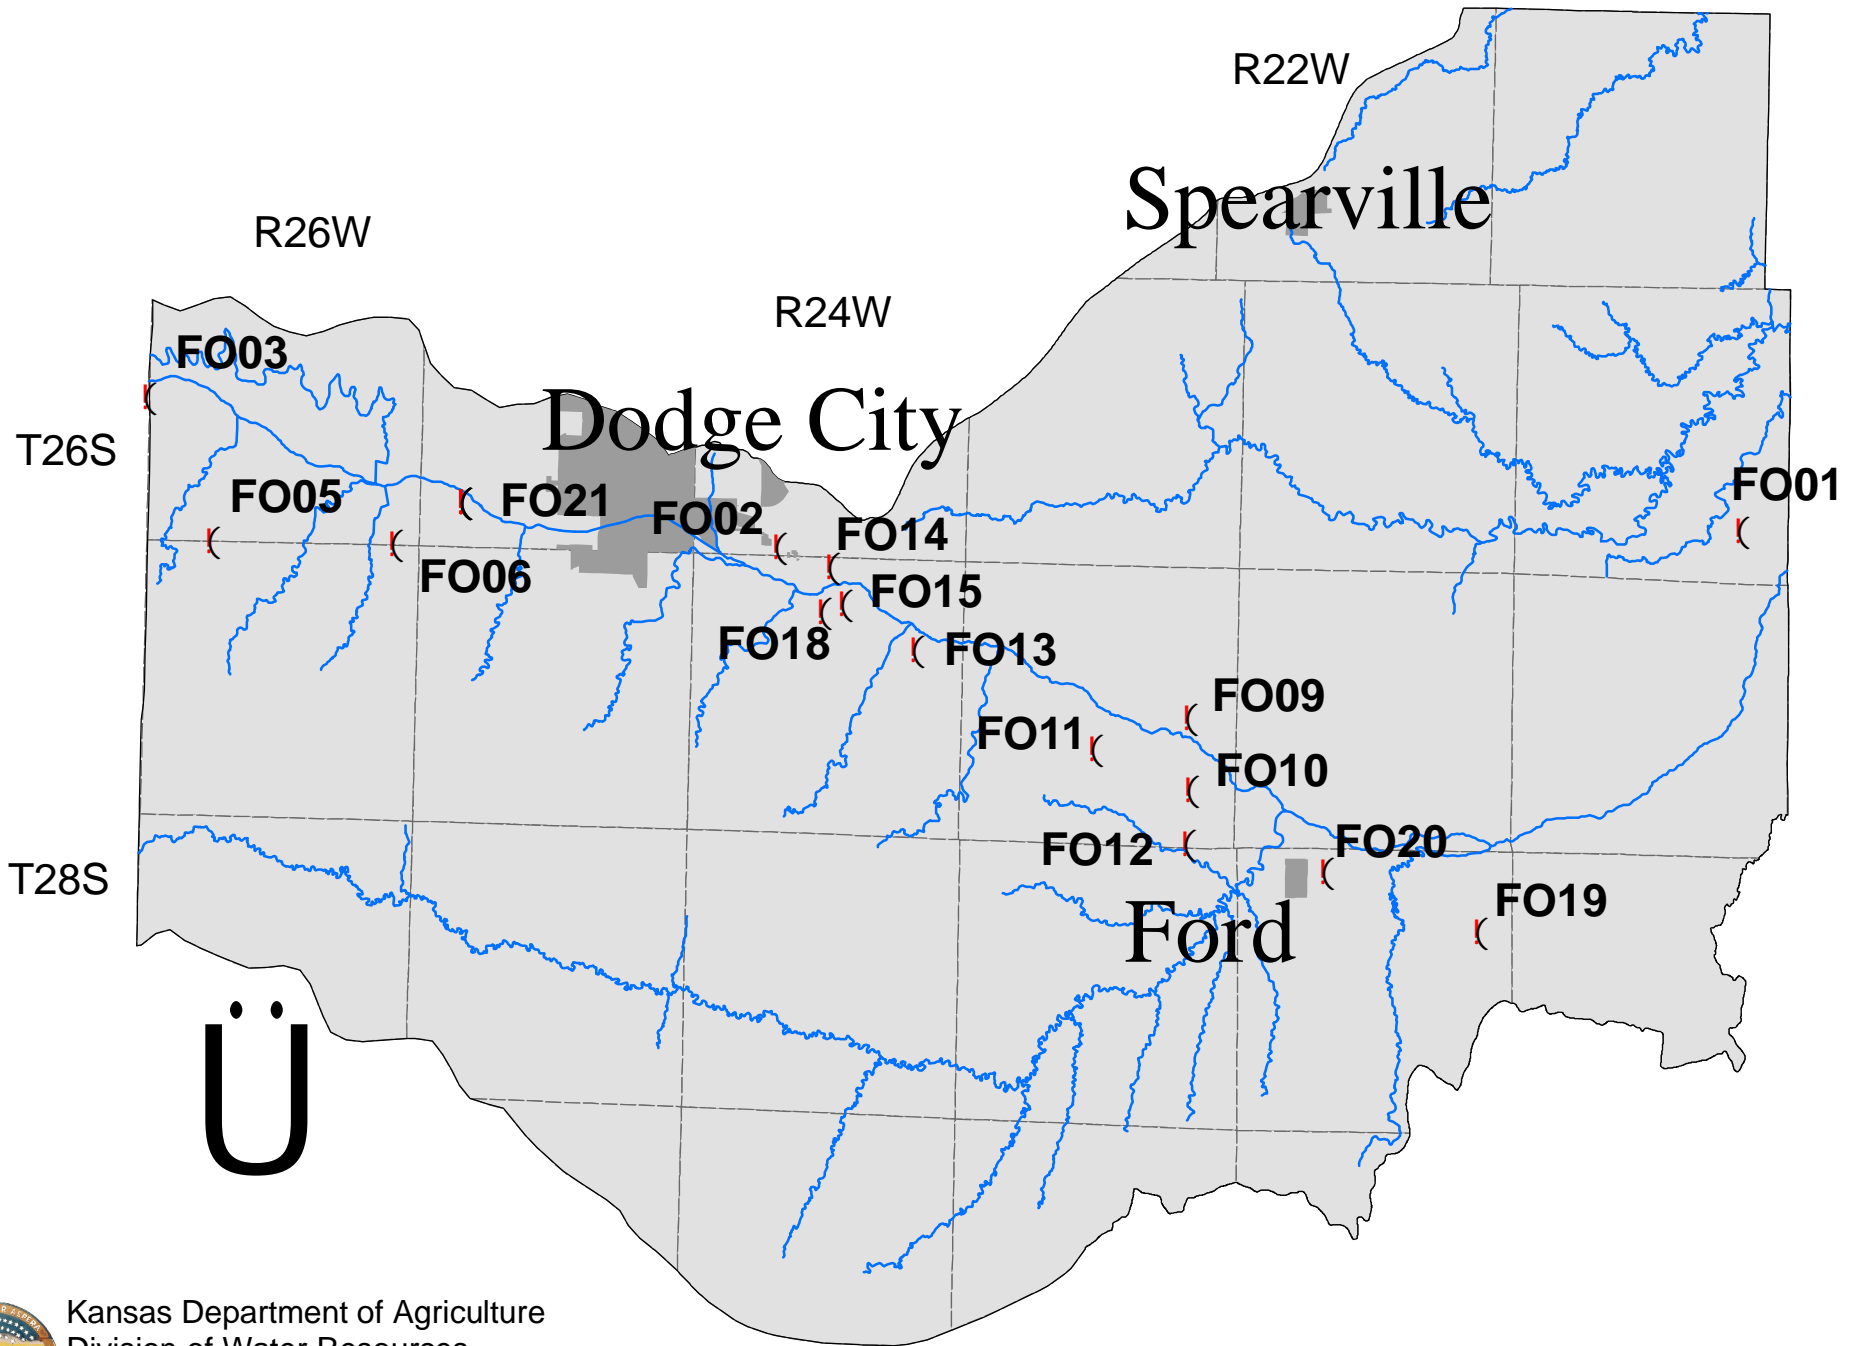

Ford County Monitoring Wells

Kansas Department of Agriculture
Division of Water Resources
Basin Management Team
April 21, 2009

(Monitoring Wells