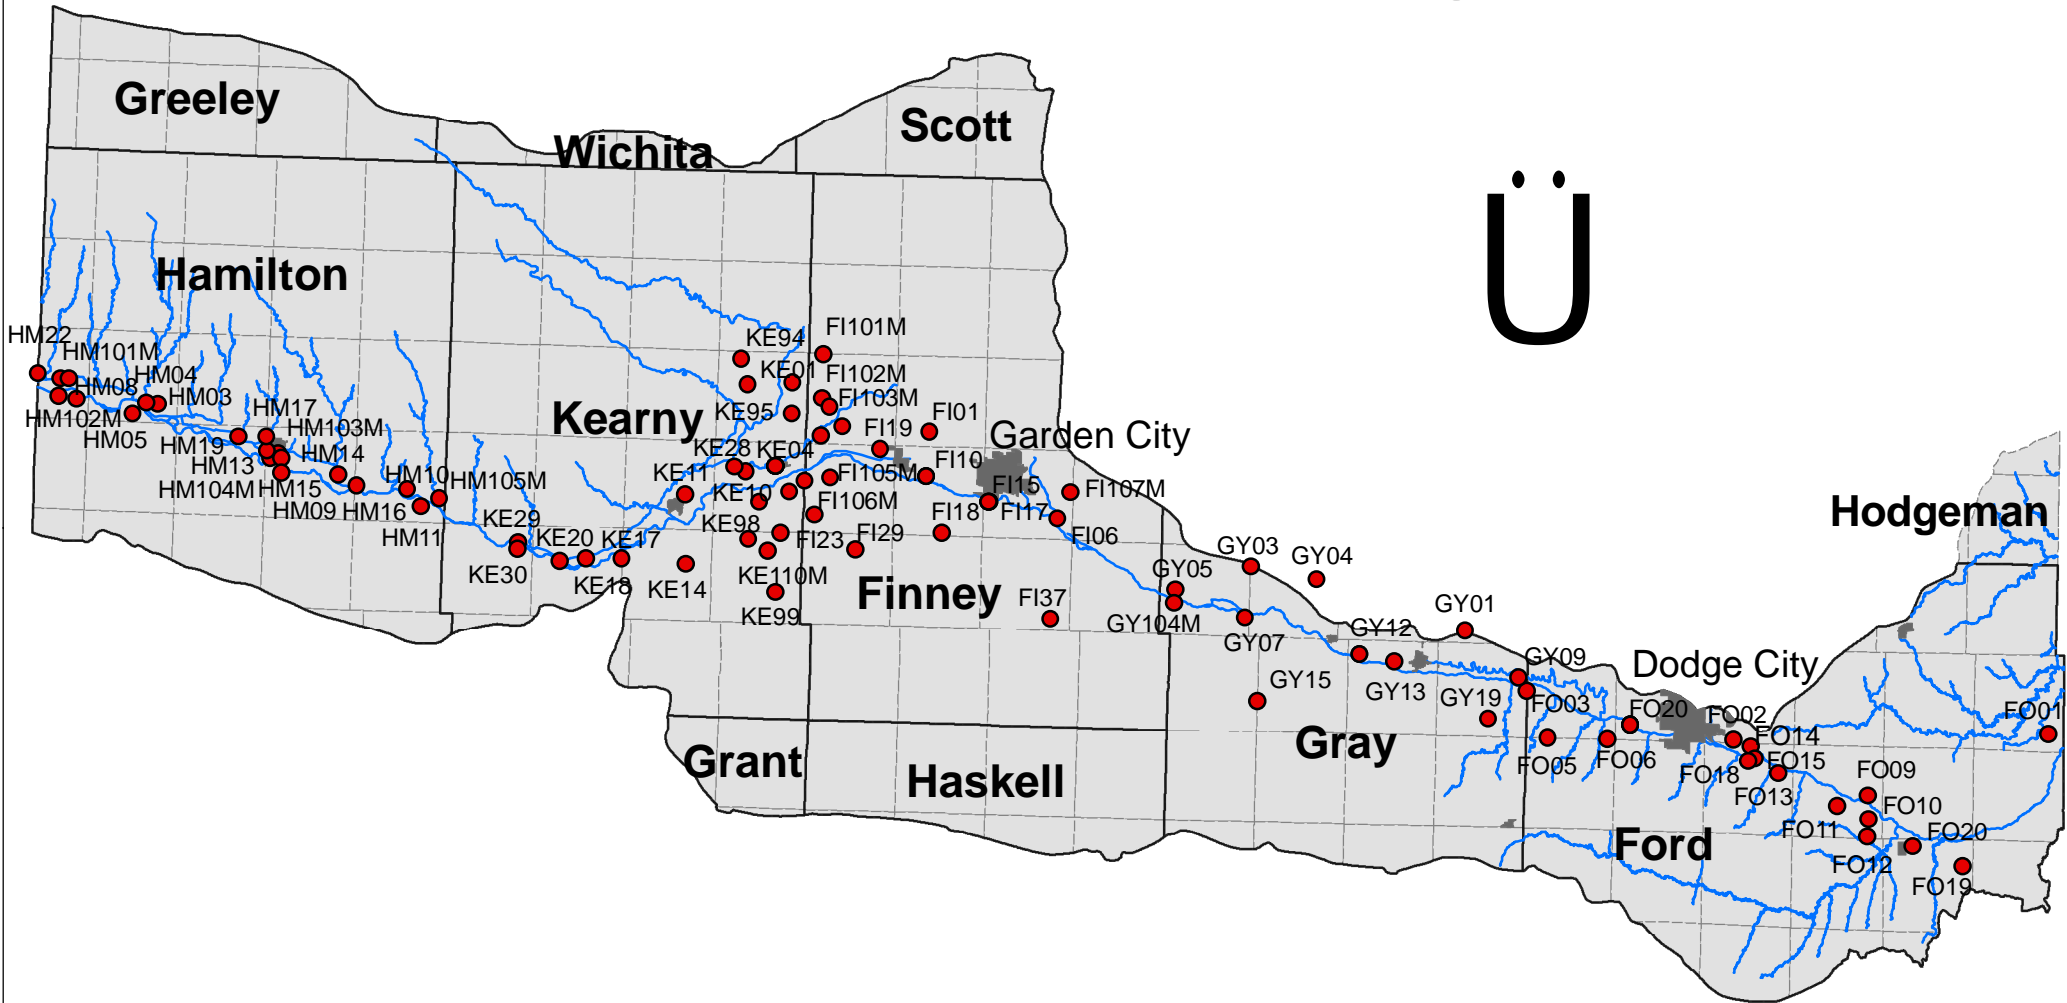

Upper Arkansas Subbasin Monitoring Well Network

Kansas Department of Agriculture
Division of Water Resources
Basin Management Team
April 29, 2009

● Monitoring wells